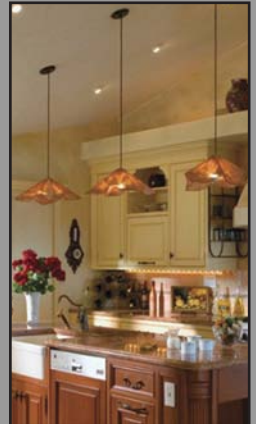

ARIEL CEILING FLUSH MOUNT

RELATED PRODUCTS

STAINLESS
STEEL MESH

COPPER
MESH

BRASS
MESH

PRODUCT DESCRIPTION

The Ariel ceiling flush mount fixture beams light through layers of folded brass, copper or stainless steel mesh. The Ariel is a double-layered shade with softer edges and a more open bottom than its cousin the Star. The standing lamps have a silver or rust base. The table lamp has a Hi/Lo dimmer switch, and the floor lamp features a full range dimmer.

SPECIFICATIONS

Style Code	23-F
Collection	Ariel
Dimensions	8"H x approximately 15"W
Key Features	Shade – two metal mesh shades available in combinations of brass, copper and stainless steel Two 75w medium incandescent base bulb – Type A
Wiring Options	--
Designer	Adam Jackson Pollock and Ben Goldstone
Manufacturer	Fire Farm, Inc. in the USA
Additional Notes	--

ORDERING & SHIPPING INFORMATION

Please specify	Style code, two shade colors
Shipping Weight	4 lbs – UPS Oversize 1

PO Box 458

P 563.245.3515

Info@FireFarm.com

Elkader, IA 52043

F 563.245.3516

www.FireFarm.com