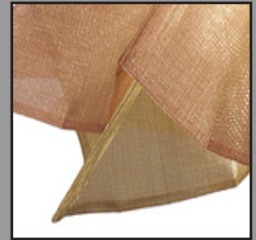

ARIEL CEILING FLUSH MOUNT

RELATED PRODUCTS

STAINLESS
STEEL MESH

COPPER
MESH

BRASS
MESH

PRODUCT DESCRIPTION

The Ariel ceiling flush mount fixture beams light through layers of folded brass, copper or stainless steel mesh. The Ariel is a double-layered shade with softer edges and a more open bottom than its cousin the Star. The standing lamps have a silver or rust base. The table lamp has a Hi/Lo dimmer switch, and the floor lamp features a full range dimmer.

SPECIFICATIONS

Style Code	23-F
Collection	Ariel
Dimensions	8"H x approximately 15"W
Key Features	Shade – two metal mesh shades available in combinations of brass, copper and stainless steel Two 75w medium incandescent base bulb – Type A
Wiring Options	--
Designer	Adam Jackson Pollock and Ben Goldstone
Manufacturer	Fire Farm, Inc. in the USA
Additional Notes	--