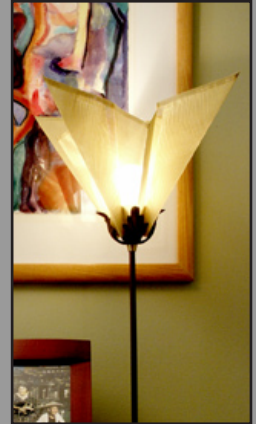

LARGE STAR CEILING PENDANT

RELATED PRODUCTS

BLACK
CANOPY

STAINLESS
STEEL MESH

COPPER
MESH

BRASS
MESH

PRODUCT DESCRIPTION

The Star beams light through layers of folded brass, copper or stainless steel mesh. The Star pendant is available with a single or double layers shade in three different sizes. The standing lamps have a rust or silver base. The table lamp has a Hi/Lo dimmer switch, and the floor lamp features a full range dimmer.

SPECIFICATIONS

Style Code	25L-P
Collection	Star
Dimensions	10.5"H x 17"W
Key Features	Shade – brass, copper and stainless steel Finish – black painted metal canopy One 60w medium incandescent base bulb – Type B
Wiring Options	Hardwire – adjustable 8ft black cord Swag – 15ft black cordset with switch and plug
Designer	Adam Jackson Pollock and Ben Goldstone
Manufacturer	Fire Farm, Inc. in the USA
Additional Notes	Custom finish or cord length may be ordered for modest additional charge