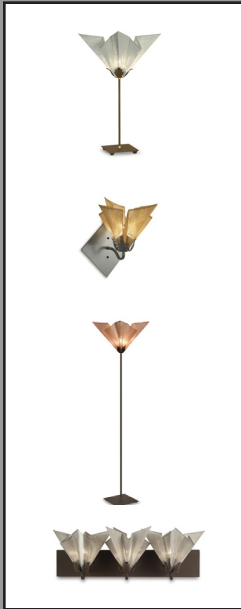

LARGE STAR CEILING PENDANT

RELATED PRODUCTS

BLACK
CANOPY

STAINLESS
STEEL MESH

COPPER
MESH

BRASS
MESH

PRODUCT DESCRIPTION

The Star beams light through layers of folded brass, copper or stainless steel mesh. The Star pendant is available with a single or double layers shade in three different sizes. The standing lamps have a rust or silver base. The table lamp has a Hi/Lo dimmer switch, and the floor lamp features a full range dimmer.

SPECIFICATIONS

Style Code	25L-P
Collection	Star
Dimensions	10.5"H x 17"W
Key Features	Shade – brass, copper and stainless steel Finish – black painted metal canopy One 60w medium incandescent base bulb – Type B
Wiring Options	Hardwire – adjustable 8ft black cord Swag – 15ft black cordset with switch and plug
Designer	Adam Jackson Pollock and Ben Goldstone
Manufacturer	Fire Farm, Inc. in the USA
Additional Notes	Custom finish or cord length may be ordered for modest additional charge