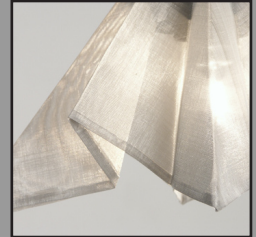

LARGE STAR CEILING PENDANT

RELATED PRODUCTS

BLACK
CANOPY

STAINLESS
STEEL MESH

COPPER
MESH

BRASS
MESH

PRODUCT DESCRIPTION

The Star beams light through layers of folded brass, copper or stainless steel mesh. The Star pendant is available with a single or double layers shade in three different sizes. The standing lamps have a rust or silver base. The table lamp has a Hi/Lo dimmer switch, and the floor lamp features a full range dimmer.

SPECIFICATIONS

Style Code	25L-P
Collection	Star
Dimensions	10.5"H x 17"W
Key Features	Shade – brass, copper and stainless steel Finish – black painted metal canopy One 60w medium incandescent base bulb – Type B
Wiring Options	Hardwire – adjustable 8ft black cord Swag – 15ft black cordset with switch and plug
Designer	Adam Jackson Pollock and Ben Goldstone
Manufacturer	Fire Farm, Inc. in the USA
Additional Notes	Custom finish or cord length may be ordered for modest additional charge