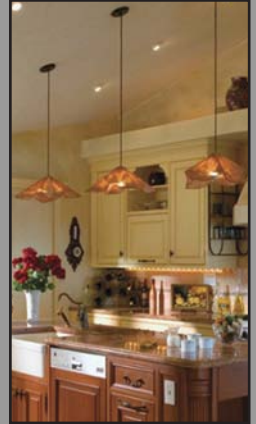

ARIEL CEILING PENDANT

RELATED PRODUCTS

PRODUCT DESCRIPTION

The Ariel pendant lamp beams light through layers of folded brass, copper or stainless steel mesh. The Ariel is a double-layered shade with softer edges and a more open bottom than its cousin the Star. The standing lamps have a silver or rust base. The table lamp has a Hi/Lo dimmer switch, and the floor lamp features a full range dimmer.

SPECIFICATIONS

Style Code	23-P
Collection	Ariel
Dimensions	8" H x approximately 15" W
Key Features	Shade – two metal mesh shades available in combinations of brass, copper and stainless steel Finish – black painted metal canopy One 60w medium incandescent base bulb – Type A
Wiring Options	Hardwire – adjustable 8ft black cord Swag – 15ft black cordset with switch and plug
Designer	Adam Jackson Pollock and Ben Goldstone
Manufacturer	Fire Farm, Inc. in the USA
Additional Notes	Custom finish or cord length may be ordered for modest additional charge