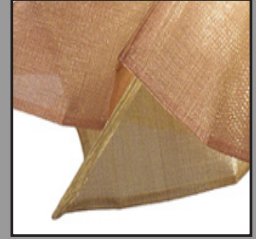

ARIEL CEILING PENDANT

RELATED PRODUCTS

PRODUCT DESCRIPTION

The Ariel pendant lamp beams light through layers of folded brass, copper or stainless steel mesh. The Ariel is a double-layered shade with softer edges and a more open bottom than its cousin the Star. The standing lamps have a silver or rust base. The table lamp has a Hi/Lo dimmer switch, and the floor lamp features a full range dimmer.

SPECIFICATIONS

Style Code	23-P
Collection	Ariel
Dimensions	8" H x approximately 15" W
Key Features	Shade – two metal mesh shades available in combinations of brass, copper and stainless steel Finish – black painted metal canopy One 60w medium incandescent base bulb – Type A
Wiring Options	Hardwire – adjustable 8ft black cord Swag – 15ft black cordset with switch and plug
Designer	Adam Jackson Pollock and Ben Goldstone
Manufacturer	Fire Farm, Inc. in the USA
Additional Notes	Custom finish or cord length may be ordered for modest additional charge