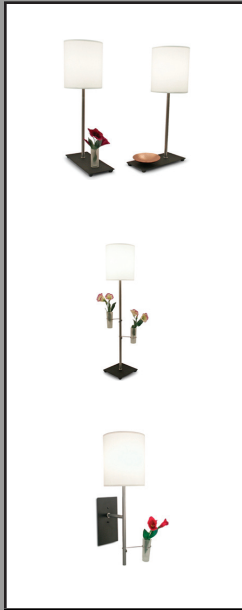

# TAO FLOOR LAMP

## RELATED PRODUCTS

WHITE LINEN  
ON STYRENE

BLACK  
BASE

## PRODUCT DESCRIPTION

Our Tao collection combines a modern silhouette with light and sacred space. Enjoy fresh cut flowers in our removable bud vase included with all of the Tao designs. Also available in matching table and wall sconce lamps.

## SPECIFICATIONS

<b>Style Code</b>	9E-F
<b>Collection</b>	Tao
<b>Dimensions</b>	49"H x 12.5"W
<b>Key Features</b>	Shade – white linen covered styrene Finish – silver stem and black painted metal base Switch style – in-line hi/lo rotary One 150w medium incandescent base bulb – Type A
<b>Wiring Options</b>	--
<b>Designer</b>	Boris Jeanrenaud
<b>Manufacturer</b>	Fire Farm, Inc. in the USA
<b>Additional Notes</b>	Custom shade or finish may be ordered for modest additional charge