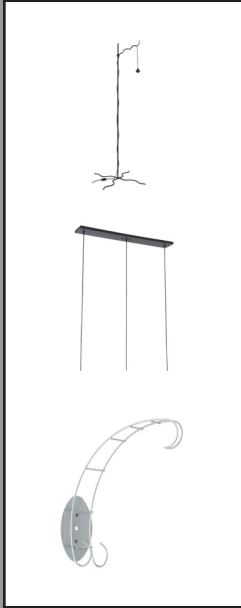

MAYPOLE EXTRA ARM UNIVERSAL FLOOR STAND

RELATED PRODUCTS

BLACK
PAINT

PRODUCT DESCRIPTION

Order this additional arm for 91-F Maypole floor lamp stand and become the lighting designer as you hang any of our pendant lamps from the adjustable twisted arm of the Maypole. Great as a display for showing a variety of pendants at one time.

SPECIFICATIONS

Style Code	91-F
Collection	Universal Components
Dimensions	18"H
Key Features	Finish – black paint
Wiring Options	--
Designer	Adam Jackson Pollock
Manufacturer	Fire Farm, Inc. in the USA
Additional Notes	Custom finish may be ordered for modest additional charge.