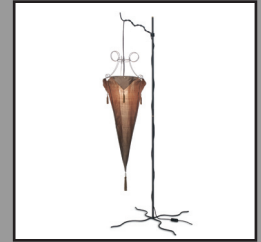

MAYPOLE EXTRA ARM UNIVERSAL FLOOR STAND

RELATED PRODUCTS

BLACK
PAINT

PRODUCT DESCRIPTION

Order this additional arm for 91-F Maypole floor lamp stand and become the lighting designer as you hang any of our pendant lamps from the adjustable twisted arm of the Maypole. Great as a display for showing a variety of pendants at one time.

SPECIFICATIONS

Style Code	91-F
Collection	Universal Components
Dimensions	18"H
Key Features	Finish – black paint
Wiring Options	--
Designer	Adam Jackson Pollock
Manufacturer	Fire Farm, Inc. in the USA
Additional Notes	Custom finish may be ordered for modest additional charge.