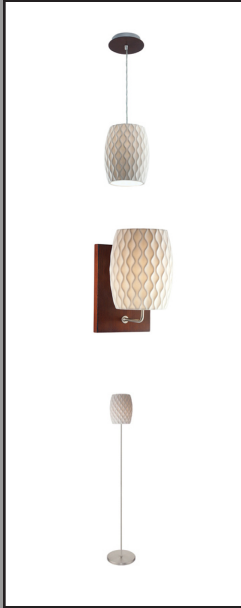

DALE TABLE LAMP

RELATED PRODUCTS

BRUSHED
NICKEL

WHITE MATTE
PORCELAIN

PRODUCT DESCRIPTION

Soft light calms the space creating tranquil beauty through pure porcelain. The Dale is part of our Porcelain series. The Porcelain collection is available in four distinctive designs as pendants, sconces, or table and floor lamps.

SPECIFICATIONS

Style Code	9W-T
Collection	Porcelain – Dale
Dimensions	23.7"H x 7"W
Key Features	Shade – white matte porcelain Finish – brushed nickel painted metal base Switch style – in-line on/off rotary One 60w medium incandescent base bulb – Type G
Wiring Options	--
Designer	Fire Farm
Made in	China
Additional Notes	--