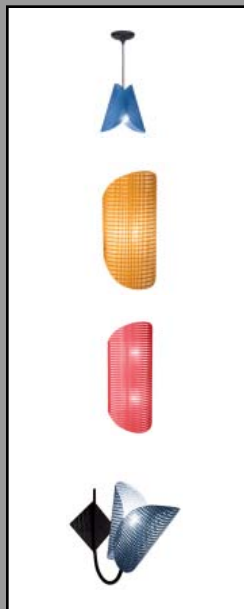

SWAN TABLE LAMP

RELATED PRODUCTS

BLUE
PAINT

ORANGE
PAINT

RED
PAINT

YELLOWGREEN
PAINT

SILVER
PAINT

BLACK
BASE

PRODUCT DESCRIPTION

Textured light fills your space with the Avian collection. Shades are made from an expanded basketweave metal diffuser and are offered in a variety of colors.

SPECIFICATIONS

Style Code	84-T
Collection	Avian
Dimensions	21"H x 7"W
Key Features	Shade – blue, orange, red, yellowgreen, or silver painted metal Finish – black painted metal base Switch style – socket rotary on/off One 60w medium incandescent base bulb – Type A
Wiring Options	Hardwire (incandescent or compact fluorescent)
Designer	Adam Jackson Pollock
Manufacturer	Fire Farm, Inc. in the USA
Additional Notes	Custom finish may be ordered for modest additional charge.