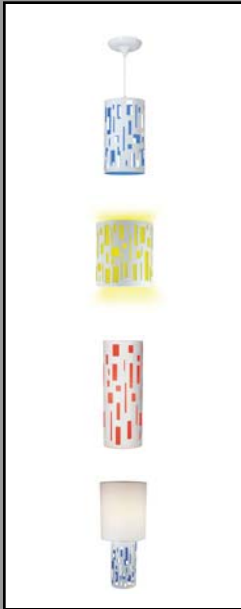

PAPER TABLE LAMP (T1 BODY TYPE)

RELATED PRODUCTS

PRODUCT DESCRIPTION

The Paper table lamp belongs to the Rock, Paper, Scissors series available in two table, two pendant and three ADA compliant sconces with white exteriors and vibrant red, blue, orange or yellow interiors. This version uses a colored plastic light diffuser inside the metal frame.

SPECIFICATIONS

Style Code	1C-T1 (T1 Body Type)
Collection	Rock, Paper, Scissors
Dimensions	22.5"H x 6"W
Key Features	Shade – white painted metal exterior with red, blue, orange or yellow plastic diffuser Switch – in-line Hi/Lo rotary One 75w medium incandescent base bulb – Type A
Wiring Options	--
Designer	Adam Jackson Pollock
Manufacturer	Fire Farm, Inc. in the USA
Additional Notes	Custom finish may be ordered for modest additional charge