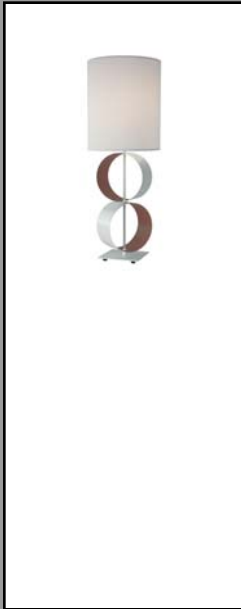

BOY! TABLE LAMP

RELATED PRODUCTS

WHITE LINEN
ON STYRENE

ESPRESSO
BROWN PAINT

LATTE
TAN PAINT

WHITE
PAINT

PRODUCT DESCRIPTION

The square bands of color on the Boy! are movable, making these lamp bases ever-changing sculptures. Oh! Comes with a pure white exterior and your choice of a splash of latte tan or espresso brown color within. All topped with a crisp white linen shade.

SPECIFICATIONS

Style Code	1E-T
Collection	Oh Boy!
Dimensions	34"H x 12.5"W
Key Features	Shade – white linen on styrene Finish – white exterior and latte tan or espresso brown painted metal interior Switch – in-line Hi/Lo rotary One 150w medium incandescent base bulb – Type A
Wiring Options	--
Designer	Adam Jackson Pollock
Manufacturer	Fire Farm, Inc. in the USA
Additional Notes	Custom shade or finish may be ordered for modest additional charge