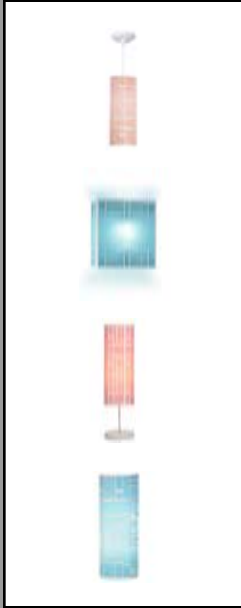

# TOKYO WALL SCONCE (S4 BODY TYPE)

## PRODUCT DESCRIPTION

The four wall sconces, two table lamps and pendant that make up the Tokyo collection are all crafted from a white powder-coat painted metal frame and a pink or light blue plastic light diffuser. The sconces meet ADA requirements. Compact fluorescent versions of the sconces are available upon request.

## SPECIFICATIONS

<b>Style Code</b>	1J-S4 (S4 Body Type)
<b>Collection</b>	Tokyo
<b>Dimensions</b>	24"H x 6"W x 4"D
<b>Key Features</b>	Shade – white painted metal exterior with baby blue or pink plastic diffuser Two 60w medium incandescent base bulb – Type T
<b>Wiring Options</b>	Incandescent or compact fluorescent
<b>Designer</b>	Adam Jackson Pollock
<b>Manufacturer</b>	Fire Farm, Inc. in the USA
<b>Additional Notes</b>	Custom finish may be ordered for modest additional charge