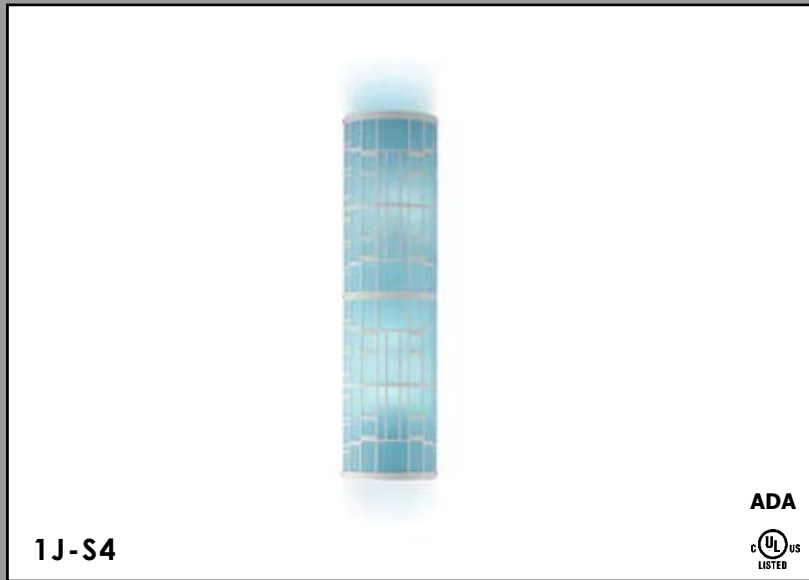

TOKYO WALL SCONCE (S4 BODY TYPE)

RELATED PRODUCTS

PRODUCT DESCRIPTION

The four wall sconces, two table lamps and pendant that make up the Tokyo collection are all crafted from a white powder-coat painted metal frame and a pink or light blue plastic light diffuser. The sconces meet ADA requirements. Compact fluorescent versions of the sconces are available upon request.

SPECIFICATIONS

Style Code	1J-S4 (S4 Body Type)
Collection	Tokyo
Dimensions	24"H x 6"W x 4"D
Key Features	Shade – white painted metal exterior with baby blue or pink plastic diffuser Two 60w medium incandescent base bulb – Type T
Wiring Options	Incandescent or compact fluorescent
Designer	Adam Jackson Pollock
Manufacturer	Fire Farm, Inc. in the USA
Additional Notes	Custom finish may be ordered for modest additional charge

ORDERING & SHIPPING INFORMATION

Please specify	Style code, body type, shade color, pinup or hardwire (incandescent or fluorescent)
Shipping Weight	8 lbs

PO Box 458

P 563.245.3515

Info@FireFarm.com

Elkader, IA 52043

F 563.245.3516

www.FireFarm.com