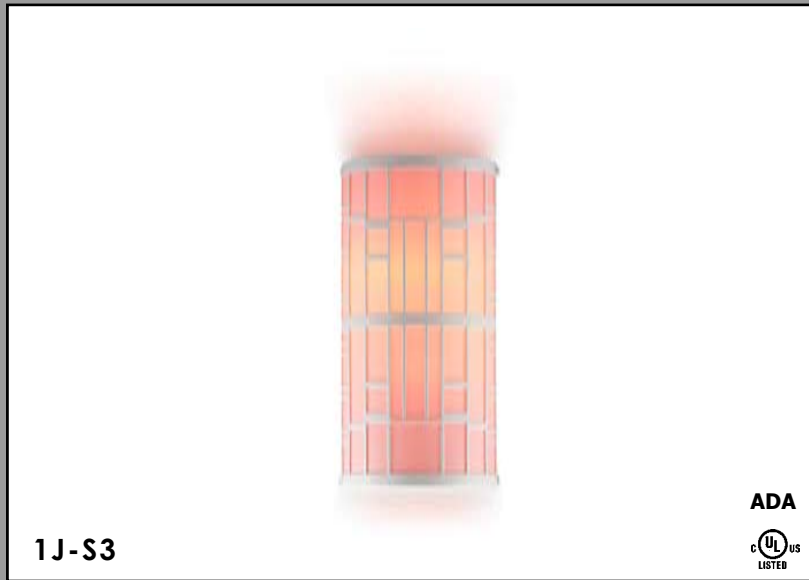

TOKYO WALL SCONCE (S3 BODY TYPE)

RELATED PRODUCTS

PRODUCT DESCRIPTION

The four wall sconces, two table lamps and pendant that make up the Tokyo collection are all crafted from a white powder-coat painted metal frame and a pink or light blue plastic light diffuser. The sconces meet ADA requirements. Compact fluorescent versions of the sconces are available upon request.

SPECIFICATIONS

| | |
|-------------------------|--|
| Style Code | 1J-S3 (S3 Body Type) |
| Collection | Tokyo |
| Dimensions | 13"H x 6"W x 4"D |
| Key Features | Shade – white painted metal exterior with baby blue or pink plastic diffuser One 60w medium incandescent base bulb – Type T |
| Wiring Options | Incandescent or compact fluorescent |
| Designer | Adam Jackson Pollock |
| Manufacturer | Fire Farm, Inc. in the USA |
| Additional Notes | Custom finish may be ordered for modest additional charge |