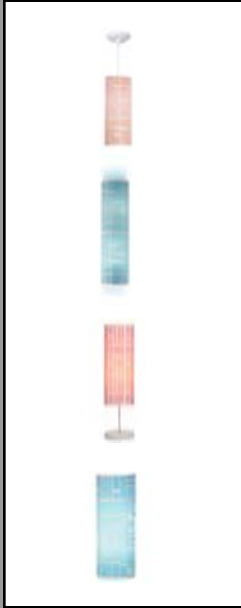

TOKYO WALL SCONCE (S3 BODY TYPE)

RELATED PRODUCTS

PRODUCT DESCRIPTION

The four wall sconces, two table lamps and pendant that make up the Tokyo collection are all crafted from a white powder-coat painted metal frame and a pink or light blue plastic light diffuser. The sconces meet ADA requirements. Compact fluorescent versions of the sconces are available upon request.

SPECIFICATIONS

| | |
|-------------------------|--|
| Style Code | 1J-S3 (S3 Body Type) |
| Collection | Tokyo |
| Dimensions | 13"H x 6"W x 4"D |
| Key Features | Shade – white painted metal exterior with baby blue or pink plastic diffuser One 60w medium incandescent base bulb – Type T |
| Wiring Options | Incandescent or compact fluorescent |
| Designer | Adam Jackson Pollock |
| Manufacturer | Fire Farm, Inc. in the USA |
| Additional Notes | Custom finish may be ordered for modest additional charge |