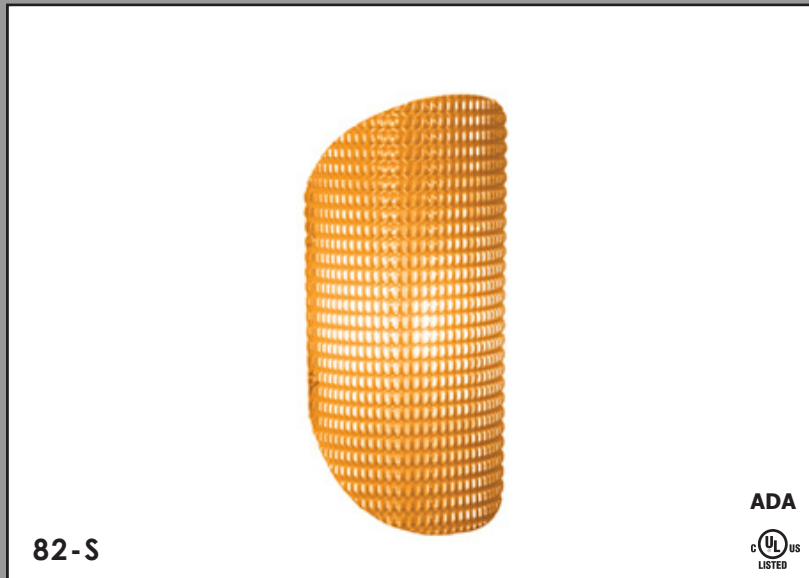

SMALL SWALLOW WALL SCONCE

RELATED PRODUCTS

BLUE
PAINT

ORANGE
PAINT

RED
PAINT

YELLOWGREEN
PAINT

SILVER
PAINT

PRODUCT DESCRIPTION

Textured light fills your space with the Avian collection. Shades are made from an expanded basketweave metal diffuser and are offered in a variety of colors.

SPECIFICATIONS

Style Code	82-S
Collection	Avian
Dimensions	12"H x 4.5"W x 4"D
Key Features	Shade – blue, orange, red, yellowgreen, or silver painted metal One 100w medium incandescent base bulb – Type T
Wiring Options	Hardwire (incandescent or compact fluorescent)
Designer	Adam Jackson Pollock
Manufacturer	Fire Farm, Inc. in the USA
Additional Notes	Custom finish may be ordered for modest additional charge.