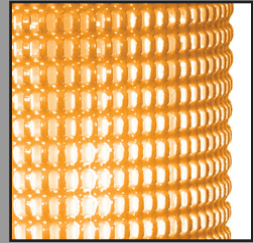

SMALL SWALLOW WALL SCONCE

RELATED PRODUCTS

BLUE
PAINT

ORANGE
PAINT

RED
PAINT

YELLOWGREEN
PAINT

SILVER
PAINT

PRODUCT DESCRIPTION

Textured light fills your space with the Avian collection. Shades are made from an expanded basketweave metal diffuser and are offered in a variety of colors.

SPECIFICATIONS

Style Code	82-S
Collection	Avian
Dimensions	12"H x 4.5"W x 4"D
Key Features	Shade – blue, orange, red, yellowgreen, or silver painted metal One 100w medium incandescent base bulb – Type T
Wiring Options	Hardwire (incandescent or compact fluorescent)
Designer	Adam Jackson Pollock
Manufacturer	Fire Farm, Inc. in the USA
Additional Notes	Custom finish may be ordered for modest additional charge.