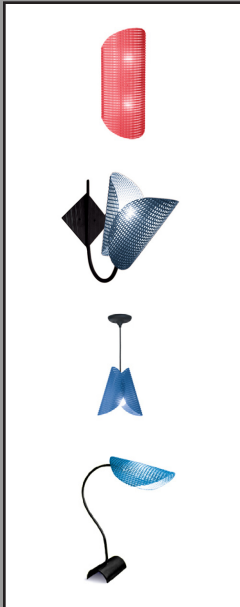

SMALL SWALLOW WALL SCONCE

RELATED PRODUCTS

BLUE
PAINT

ORANGE
PAINT

RED
PAINT

YELLOWGREEN
PAINT

SILVER
PAINT

PRODUCT DESCRIPTION

Textured light fills your space with the Avian collection. Shades are made from an expanded basketweave metal diffuser and are offered in a variety of colors.

SPECIFICATIONS

Style Code	82-S
Collection	Avian
Dimensions	12"H x 4.5"W x 4"D
Key Features	Shade – blue, orange, red, yellowgreen, or silver painted metal One 100w medium incandescent base bulb – Type T
Wiring Options	Hardwire (incandescent or compact fluorescent)
Designer	Adam Jackson Pollock
Manufacturer	Fire Farm, Inc. in the USA
Additional Notes	Custom finish may be ordered for modest additional charge.