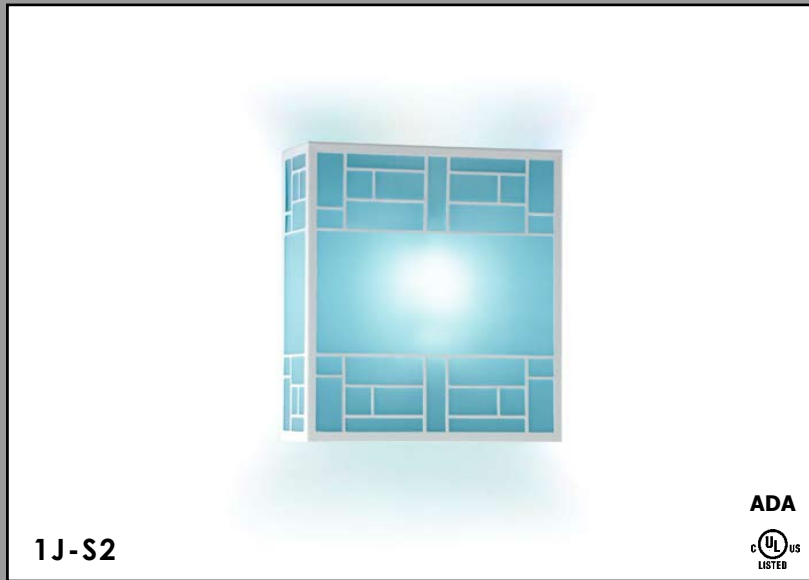

TOKYO WALL SCONCE (S2 BODY TYPE)

RELATED PRODUCTS

PRODUCT DESCRIPTION

The four wall sconces, two table lamps and pendant that make up the Tokyo collection are all crafted from a white powder-coat painted metal frame and a pink or light blue plastic light diffuser. The sconces meet ADA requirements. Compact fluorescent versions of the sconces are available upon request.

SPECIFICATIONS

Style Code	1J-S2 (S2 Body Type)
Collection	Tokyo
Dimensions	11"H x 10"W x 4"D
Key Features	Shade – white painted metal exterior with baby blue or pink plastic diffuser One 60w medium incandescent base bulb – Type T
Wiring Options	Incandescent or compact fluorescent
Designer	Adam Jackson Pollock
Manufacturer	Fire Farm, Inc. in the USA
Additional Notes	Custom finish may be ordered for modest additional charge

ORDERING & SHIPPING INFORMATION

Please specify	Style code, body type, shade color, pinup or hardwire (incandescent or fluorescent)
Shipping Weight	8 lbs

PO Box 458

Elkader, IA 52043

P 563.245.3515

F 563.245.3516

Info@FireFarm.com

www.FireFarm.com