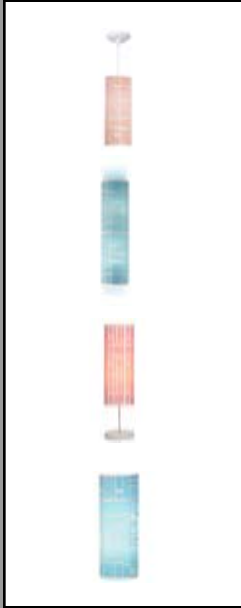

# TOKYO WALL SCONCE (S2 BODY TYPE)

## RELATED PRODUCTS

BABY BLUE  
PLASTIC DIFFUSER

PINK  
PLASTIC DIFFUSER

WHITE  
PAINT

## PRODUCT DESCRIPTION

The four wall sconces, two table lamps and pendant that make up the Tokyo collection are all crafted from a white powder-coat painted metal frame and a pink or light blue plastic light diffuser. The sconces meet ADA requirements. Compact fluorescent versions of the sconces are available upon request.

## SPECIFICATIONS

<b>Style Code</b>	1J-S2 (S2 Body Type)
<b>Collection</b>	Tokyo
<b>Dimensions</b>	11"H x 10"W x 4"D
<b>Key Features</b>	Shade – white painted metal exterior with baby blue or pink plastic diffuser One 60w medium incandescent base bulb – Type T
<b>Wiring Options</b>	Incandescent or compact fluorescent
<b>Designer</b>	Adam Jackson Pollock
<b>Manufacturer</b>	Fire Farm, Inc. in the USA
<b>Additional Notes</b>	Custom finish may be ordered for modest additional charge