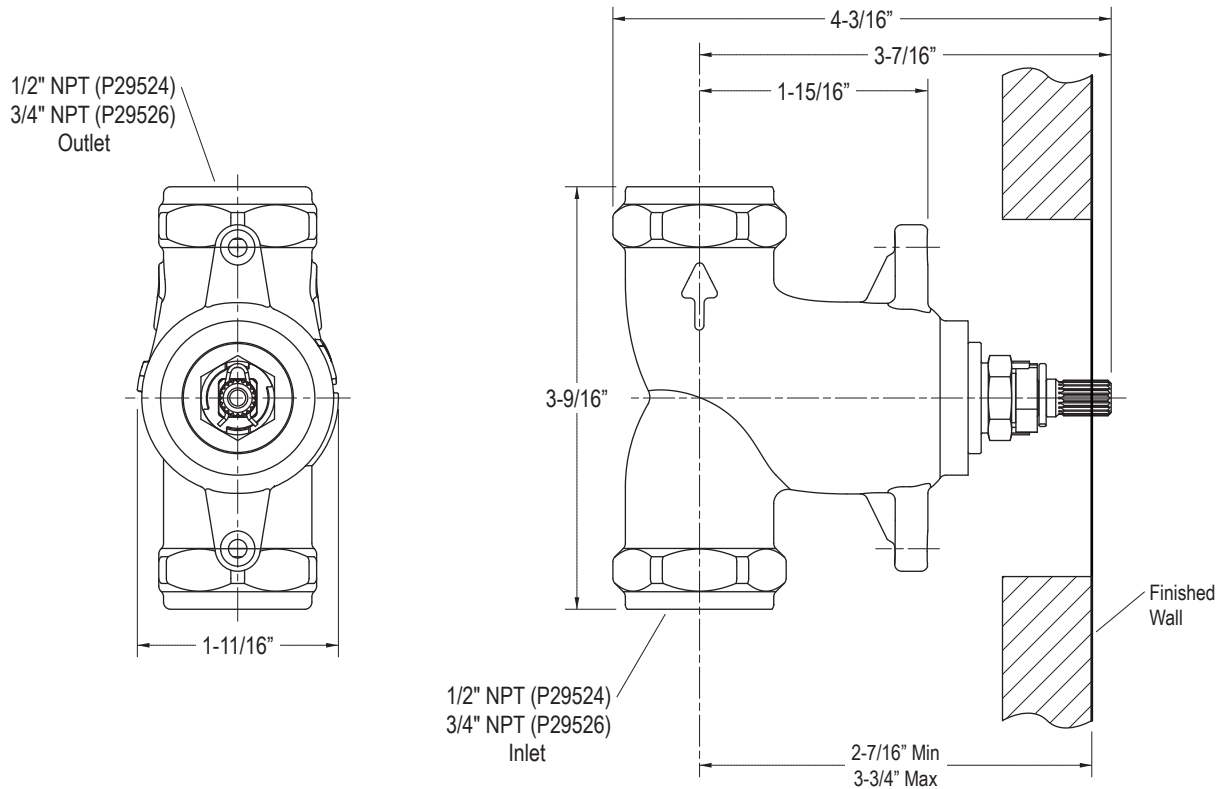

FEATURES

- Brass Construction
- Wall-mount
- Brass Valve Body
- 1/2" or 3/4" Quarter-turn Washerless Ceramic Disc Valve
- 1/2" or 3/4" NPT Connections
- Single-handle Control

CODES/STANDARDS APPLICABLE

Specified Model Meets or Exceeds the Following:

- ASME A112.18.1
- CSA B125
- IAPMO/UPC

P29524

P29526

SPECIFIED MODEL

Model	Description	Finishes
P29524-00	1/2" Volume Control Valve	<input type="checkbox"/> NA
P29526-00	3/4" Volume Control Valve	<input type="checkbox"/> NA