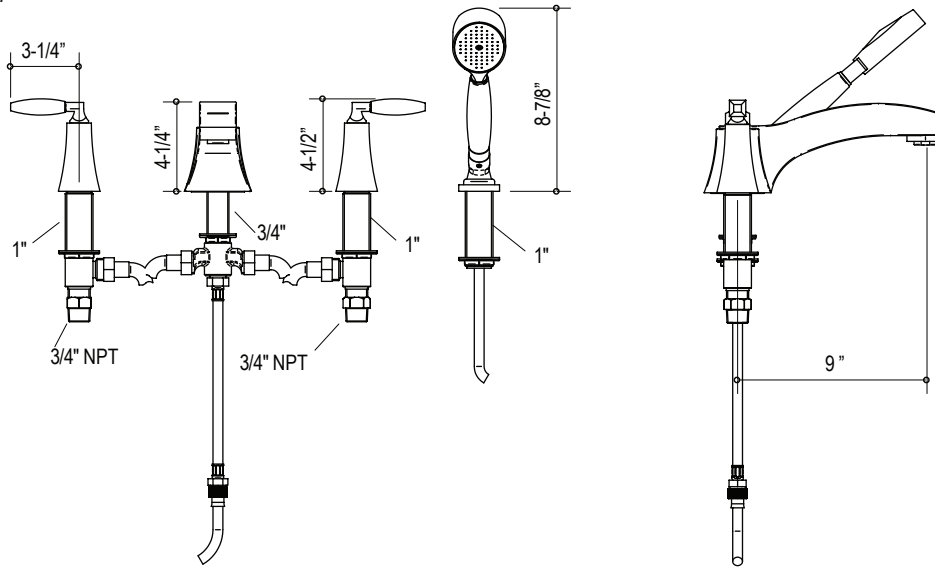

FEATURES

P21426, P22606

Deck Bath Set

- Brass Construction
- Brass Valve Bodies
- Quarter-turn Washerless Ceramic Disc Valves
- 3/4" High Flow Valves

Handshower

- Brass Construction
- 2.5 GPM

Handle Options

SPECIFIED MODEL				
Model	Description	Finishes		
P21426-00	Barbara Barry Deck Mount Handshower	<input type="checkbox"/> CP Polished Chrome	<input type="checkbox"/> AD Nickel Silver	<input type="checkbox"/> AG Brushed Nickel
P22606-CR	Barbara Barry Deck Bath Set, Diverter and Handshower Cross Handles	<input type="checkbox"/> CP Polished Chrome	<input type="checkbox"/> AD Nickel Silver	<input type="checkbox"/> AG Brushed Nickel
P22606-LV	Barbara Barry Deck Bath Set, Diverter and Handshower Lever Handles	<input type="checkbox"/> CP Polished Chrome	<input type="checkbox"/> AD Nickel Silver	<input type="checkbox"/> AG Brushed Nickel
P22606-SQ	Barbara Barry Deck Bath Set, Diverter and Handshower Square Handles	<input type="checkbox"/> CP Polished Chrome	<input type="checkbox"/> AD Nickel Silver	<input type="checkbox"/> AG Brushed Nickel