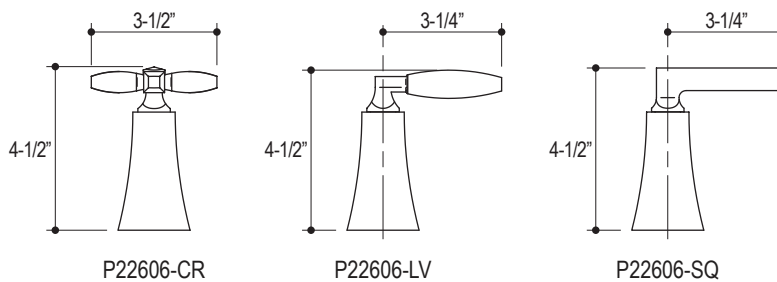

FEATURES

P21426, P22606

Deck Bath Set

- Brass Construction
- Brass Valve Bodies
- Quarter-turn Washerless Ceramic Disc Valves
- 3/4" High Flow Valves

Handshower

- Brass Construction
- 2.5 GPM

Handle Options

SPECIFIED MODEL				
Model	Description	Finishes		
P21426-00	Barbara Barry Deck Mount Handshower	<input type="checkbox"/> CP Polished Chrome	<input type="checkbox"/> AD Nickel Silver	<input type="checkbox"/> AG Brushed Nickel
P22606-CR	Barbara Barry Deck Bath Set, Diverter and Handshower Cross Handles	<input type="checkbox"/> CP Polished Chrome	<input type="checkbox"/> AD Nickel Silver	<input type="checkbox"/> AG Brushed Nickel
P22606-LV	Barbara Barry Deck Bath Set, Diverter and Handshower Lever Handles	<input type="checkbox"/> CP Polished Chrome	<input type="checkbox"/> AD Nickel Silver	<input type="checkbox"/> AG Brushed Nickel
P22606-SQ	Barbara Barry Deck Bath Set, Diverter and Handshower Square Handles	<input type="checkbox"/> CP Polished Chrome	<input type="checkbox"/> AD Nickel Silver	<input type="checkbox"/> AG Brushed Nickel