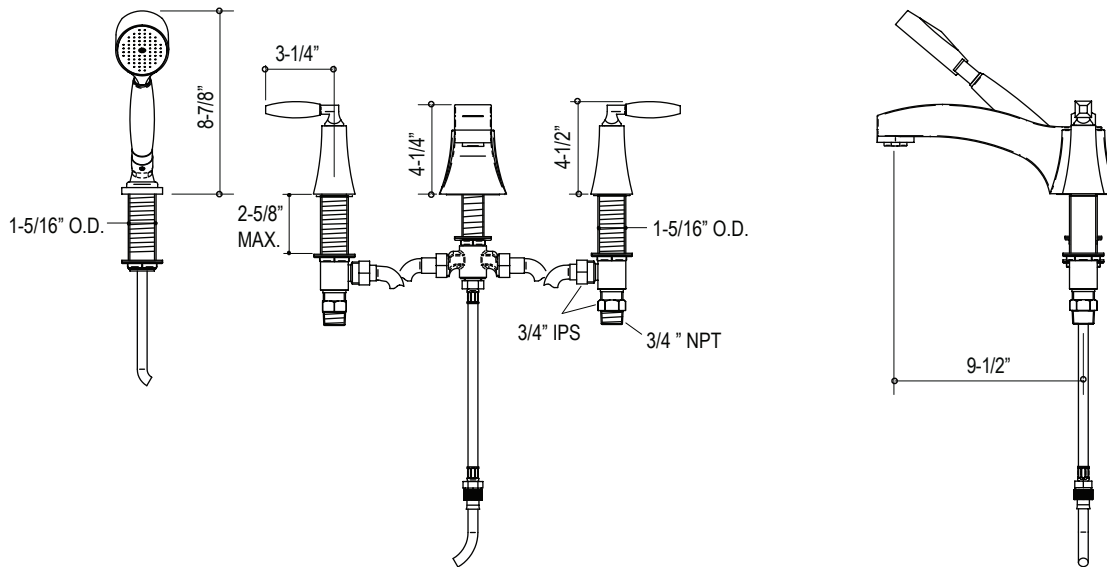

FEATURES

Deck Bath Set

- Brass Construction
- Brass Valve Bodies
- Quarter-turn Washerless Ceramic Disc Valves
- 3/4" High Flow Valves

Handshower

- Brass Construction
- 2.5 GPM

SPECIFIED MODEL				
Model	Description	Finishes		
P22906-EB	Glamour Deck Bath Set with Diverter & Handshower, Ebony Lever Handles	<input type="checkbox"/> CP Polished Chrome	<input type="checkbox"/> AD Nickel Silver	<input type="checkbox"/> AG Brushed Nickel
P22906-IV	Glamour Deck Bath Set with Diverter & Handshower, Ivory Lever Handles	<input type="checkbox"/> CP Polished Chrome	<input type="checkbox"/> AD Nickel Silver	<input type="checkbox"/> AG Brushed Nickel
P21426-EB	Glamour Deck-Mount Handshower, Ebony Handle	<input type="checkbox"/> CP Polished Chrome	<input type="checkbox"/> AD Nickel Silver	<input type="checkbox"/> AG Brushed Nickel
P21426-IV	Glamour Deck-Mount Handshower, Ivory Handle	<input type="checkbox"/> CP Polished Chrome	<input type="checkbox"/> AD Nickel Silver	<input type="checkbox"/> AG Brushed Nickel