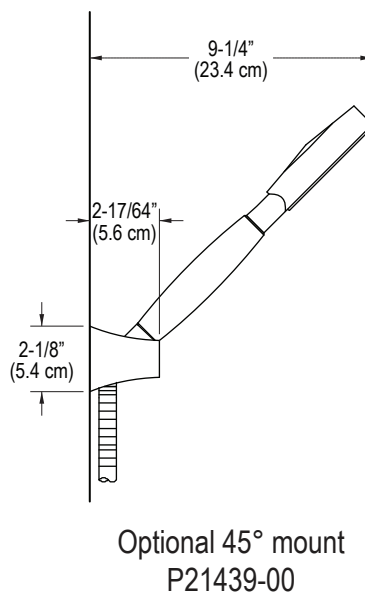

FEATURES

- Solid Brass Construction for Durability and Reliability
- Hose is 56" in Length
- Single Function Spray
- 2.5 Gallons Per Minute Flow Rate
- Complements the Barbara Barry Original Collection

P21438, P21439

SPECIFIED MODEL				
Model	Description	Finishes		
P21438-00	Barbara Barry Original Handshower	<input type="checkbox"/> CP Polished Chrome	<input type="checkbox"/> AD Nickel Silver	<input type="checkbox"/> AG Brushed Nickel
P21439-00	Barbara Barry Original Handshower Bracket	<input type="checkbox"/> CP Polished Chrome	<input type="checkbox"/> AD Nickel Silver	<input type="checkbox"/> AG Brushed Nickel