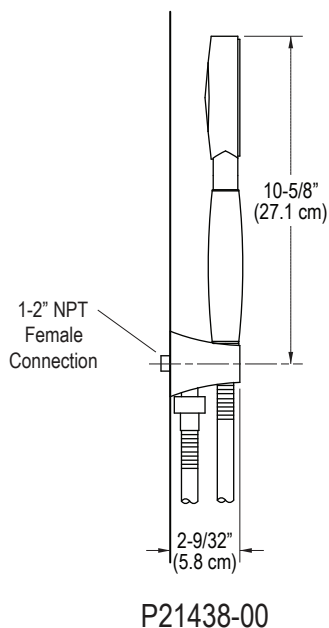

FEATURES

- Solid Brass Construction for Durability and Reliability
- Hose is 56" in Length
- Single Function Spray
- 2.5 Gallons Per Minute Flow Rate
- Complements the Barbara Barry Original Collection

P21438, P21439

SPECIFIED MODEL				
Model	Description	Finishes		
P21438-00	Barbara Barry Original Handshower	<input type="checkbox"/> CP Polished Chrome	<input type="checkbox"/> AD Nickel Silver	<input type="checkbox"/> AG Brushed Nickel
P21439-00	Barbara Barry Original Handshower Bracket	<input type="checkbox"/> CP Polished Chrome	<input type="checkbox"/> AD Nickel Silver	<input type="checkbox"/> AG Brushed Nickel