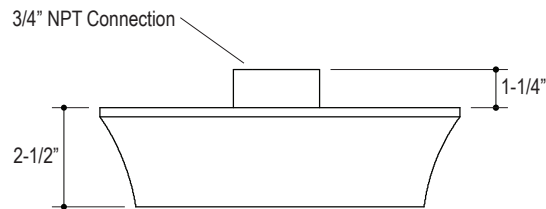

FEATURES

P21437

- Brass Construction
- 2.2 GPM (8.3 L)
- 3/4" NPT Connection

SPECIFIED MODEL			
Model	Description	Finishes	
P21437-00	Glamour Showerhead	<input type="checkbox"/> CP Polished Chrome <input type="checkbox"/> AG Brushed Nickel	<input type="checkbox"/> AD Nickel Silver