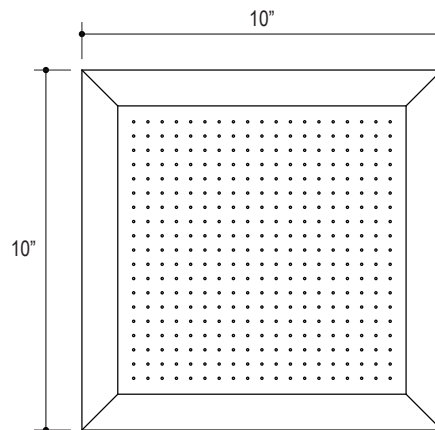

FEATURES

P21437

- Brass Construction
- 2.2 GPM (8.3 L)
- 3/4" NPT Connection

SPECIFIED MODEL			
Model	Description	Finishes	
P21437-00	Glamour Showerhead	<input type="checkbox"/> CP Polished Chrome <input type="checkbox"/> AG Brushed Nickel	<input type="checkbox"/> AD Nickel Silver