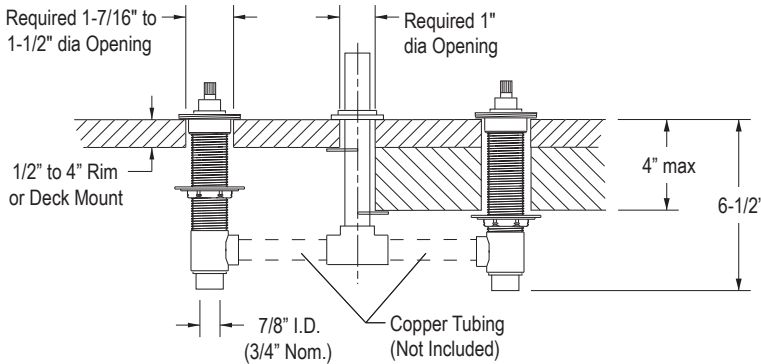

## FEATURES

- Brass Construction
- Bath or Deck Mount
- 7-11/16" Spout
- Brass High-flow Valves
- Quarter-turn Washerless Ceramic Disc Valves
- Completes the Tuxedo™ Collection

## Handle Options

SPECIFIED MODEL				
Model	Description	Finishes		
P24003-RB	Deck Mount Bath Set with Reeded Black Handles	<input type="checkbox"/> CP Polished Chrome	<input type="checkbox"/> AD Nickel Silver	<input type="checkbox"/> AG Brushed Nickel
P24003-RL	Deck Mount Bath Set with Reeded Linen Handles	<input type="checkbox"/> CP Polished Chrome	<input type="checkbox"/> AD Nickel Silver	<input type="checkbox"/> AG Brushed Nickel
P24020-RB	Deck Mount Diverter with Black Reeded Handles	<input type="checkbox"/> CP Polished Chrome	<input type="checkbox"/> AD Nickel Silver	<input type="checkbox"/> AG Brushed Nickel
P24020-RL	Deck Mount Diverter with Reeded Linen Handles	<input type="checkbox"/> CP Polished Chrome	<input type="checkbox"/> AD Nickel Silver	<input type="checkbox"/> AG Brushed Nickel
Required Rough-in				
P19302-00	3/4" Ceramic High-Flow Valve System	<input type="checkbox"/> NA		