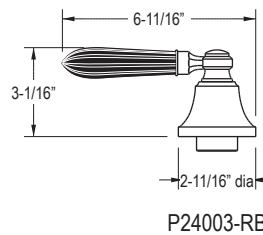

Handle Options

SPECIFIED MODEL				
Model	Description	Finishes		
P24003-RB	Deck Mount Bath Set with Reeded Black Handles	☐ CP Polished Chrome	☐ AD Nickel Silver	☐ AG Brushed Nickel
P24003-RL	Deck Mount Bath Set with Reeded Linen Handles	☐ CP Polished Chrome	☐ AD Nickel Silver	☐ AG Brushed Nickel
P24020-RB	Deck Mount Diverter with Black Reeded Handles	☐ CP Polished Chrome	☐ AD Nickel Silver	☐ AG Brushed Nickel
P24020-RL	Deck Mount Diverter with Reeded Linen Handles	☐ CP Polished Chrome	☐ AD Nickel Silver	☐ AG Brushed Nickel
Required Rough-in				
P19302-00	3/4" Ceramic High-Flow Valve System	☐ NA		

We reserve the right to make revisions without notice in the design of products or in packaging unless this right has specifically been waived at the time the order is accepted.