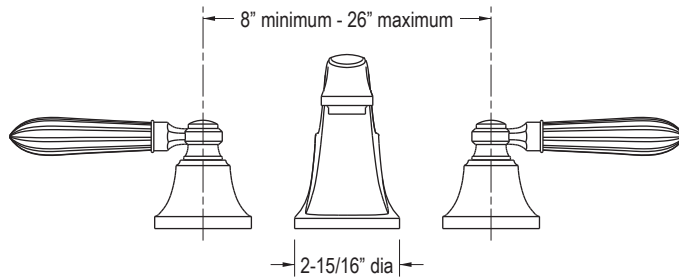

FEATURES

- Brass Construction
- Bath or Deck Mount
- 7-11/16" Spout
- Brass High-flow Valves
- Quarter-turn Washerless Ceramic Disc Valves
- Completes the Tuxedo™ Collection

CODES/STANDARDS APPLICABLE

Specified Model Meets or Exceeds the Following:

- ASME/ANSI A112.18.1M
- IAPMO/UPC
- CSA B125
- ADA

P24003