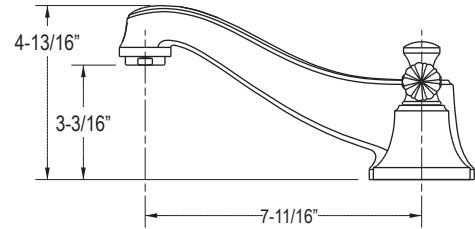

FEATURES

- Brass Construction
- Bath or Deck Mount
- 7-11/16" Spout
- Brass High-flow Valves
- Quarter-turn Washerless Ceramic Disc Valves
- Completes the Tuxedo™ Collection

CODES/STANDARDS APPLICABLE

Specified Model Meets or Exceeds the Following:

- ASME/ANSI A112.18.1M
- IAPMO/UPC
- CSA B125
- ADA

P24003