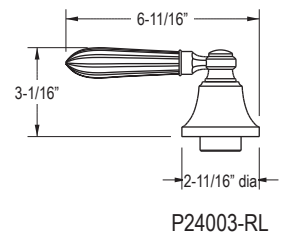

Handle Options

SPECIFIED MODEL				
Model	Description	Finishes		
P24003-RB	Deck Mount Bath Set with Reeded Black Handles	☐ CP Polished Chrome	☐ AD Nickel Silver	☐ AG Brushed Nickel
P24003-RL	Deck Mount Bath Set with Reeded Linen Handles	☐ CP Polished Chrome	☐ AD Nickel Silver	☐ AG Brushed Nickel
P24020-RB	Deck Mount Diverter with Black Reeded Handles	☐ CP Polished Chrome	☐ AD Nickel Silver	☐ AG Brushed Nickel
P24020-RL	Deck Mount Diverter with Reeded Linen Handles	☐ CP Polished Chrome	☐ AD Nickel Silver	☐ AG Brushed Nickel
Required Rough-in				
P19302-00	3/4" Ceramic High-Flow Valve System	☐ NA		

We reserve the right to make revisions without notice in the design of products or in packaging unless this right has specifically been waived at the time the order is accepted.