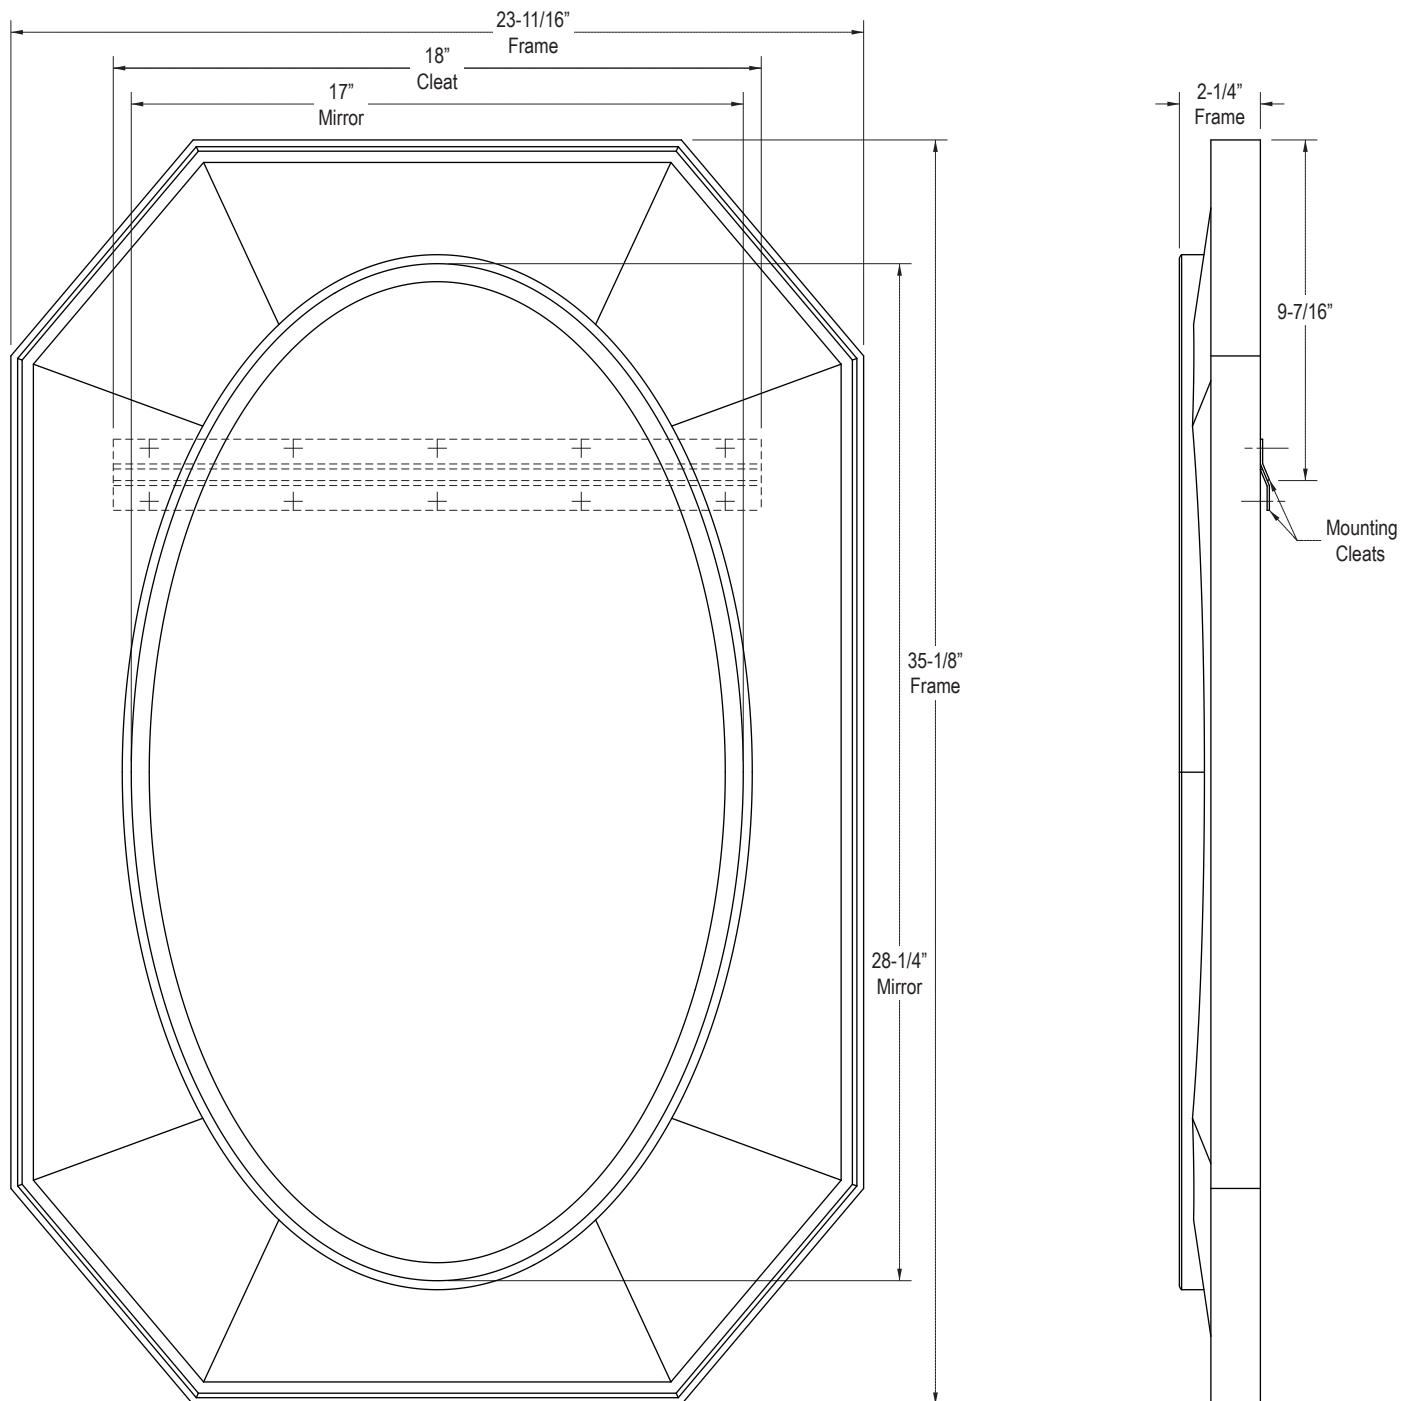

#### FEATURES

- Intricate Corner Facets and Beading
- Sharply Defined, Crisp Frame Finishing
- Coordinates with Tuxedo™ Fixture and Faucet Collection

#### SPECIFIED MODEL

Model	Description	Finishes	
P73040-00	Tuxedo™ Wood Mirror	<input type="checkbox"/> EM Ebonized Mahogany	<input type="checkbox"/> JV Java

We reserve the right to make revisions without notice in the design of products or in packaging unless this right has specifically been waived at the time the order is accepted.