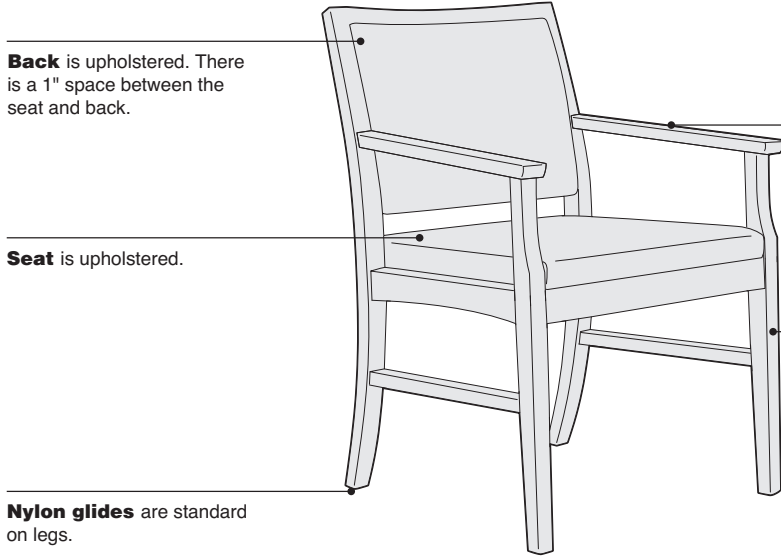

Cypress

Cypress chairs have contemporary design. They are available with or without arms.

Back is upholstered. There is a 1" space between the seat and back.

Seat is upholstered.

Nylon glides are standard on legs.

Arms, if selected, are open and available in maple wood.

Frame is available in solid maple hardwood.

Perimeter guard is optional on the legs to provide long-term protection from scratches and dents. The clear wrap is applied to the bottom portion of the leg and can be placed on the front, back, or all four legs.

Seat and back

- Fabric
- Fabric with moisture barrier (option on seat only)

Frame and arms, if selected

- Maple wood
- Clear perimeter guard (option)

Glides

- Nylon

Actual Dimensions

| Features | Overall Depth | Width | Height | Seat Height from Floor | Back Height from Seat | Arm Height from Floor |
|---------------------------------|---------------|-------|--------|------------------------|-----------------------|-----------------------|
| Guest/dining chair without arms | 23" | 21" | 33" | 18" | 15" | N.A. |
| Guest/dining chair with arms | 23" | 22" | 33" | 18" | 15" | 26" |