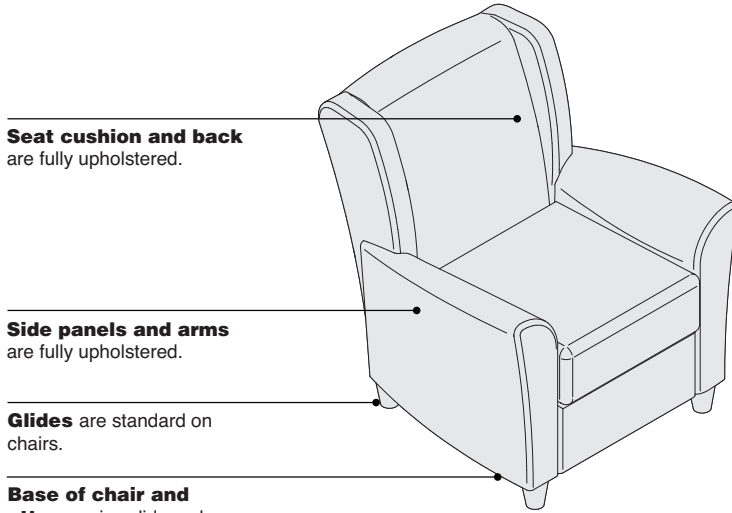

Flute

Flute lounge seating offers an oversized arm chair. Flute has a traditional, wing-back style.

Seat cushion and back are fully upholstered.

Side panels and arms are fully upholstered.

Glides are standard on chairs.

Base of chair and ottoman is solid maple wood.

Product Details

Different fabrics can be specified on the seat and back. Back fabric will match the fabric used on the arm and side panel. Contrasting fabrics to be upholstered different from the standard must be processed through Specials.