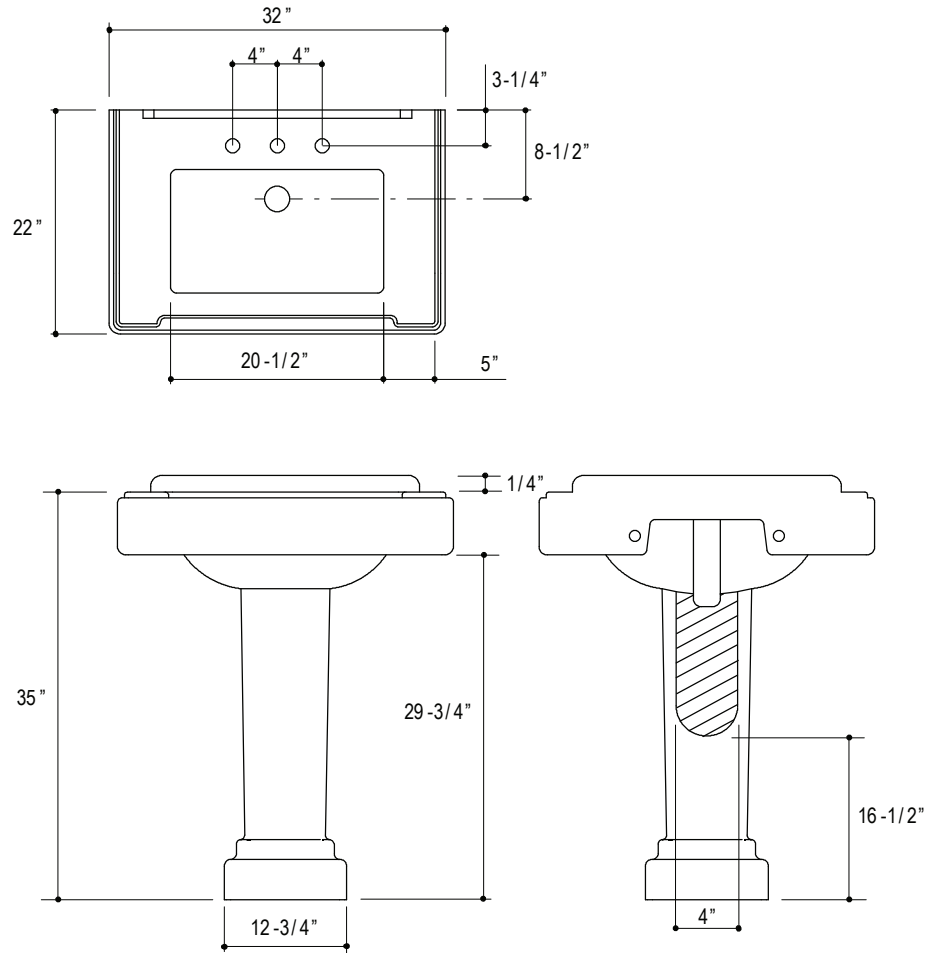

P72035, P72036 Combination P72034

PRODUCT INFORMATION		
Fixture*:	Basin Area	Water Depth
Lavatory	20-1/2" x 12-3/4" (Top)	5-1/2"
Outlet	1-13/16"	
Faucet and Spout Holes	1-1/2"	
* Approximate Measurements for Comparison Only		

ROUGHING-IN NOTES
All Dimensions are Nominal.

SPECIFIED MODEL			
Model	Description	Finishes	
P72035-00	Loft Basin	<input type="checkbox"/> 0 Stucco White	<input type="checkbox"/> 96 Linen
P72036-00	Loft Pedestal	<input type="checkbox"/> 0 Stucco White	<input type="checkbox"/> 96 Linen