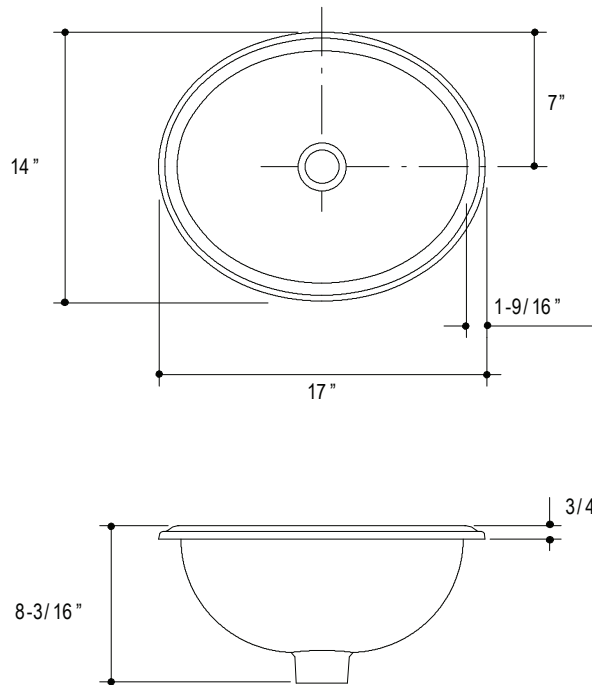

FEATURES

- Vitreous China
- Available without Overflow Only

CODES/STANDARDS APPLICABLE

Specified Model Meets or Exceeds the Following:

- ASME/ANSI A112.19.2M*

P20268-CS

P20268-LG

PRODUCT INFORMATION		
Fixture*:	Basin Area	Water Depth
Lavatory	13-7/8" x 10-7/8"	6"
Outlet	1-3/4" D	
* Approximate Measurements for Comparison Only		
Included Components:		
Cutout Template	116937-7	

ROUGHING-IN NOTES
All Dimensions are Nominal.

SPECIFIED MODEL		
Model	Description	Finishes
P20268-CS	Collette in Spring Oval Self-Rimming Basin	<input type="checkbox"/> Y2 Sunshine
P20268-LG	Lucy's Garden Oval Self-Rimming Basin	<input type="checkbox"/> 96 Linen <input type="checkbox"/> 07 Jet Black