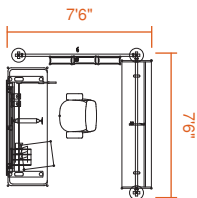

AdjuSTables 9

Height-Adjustable Thought Starters

details™