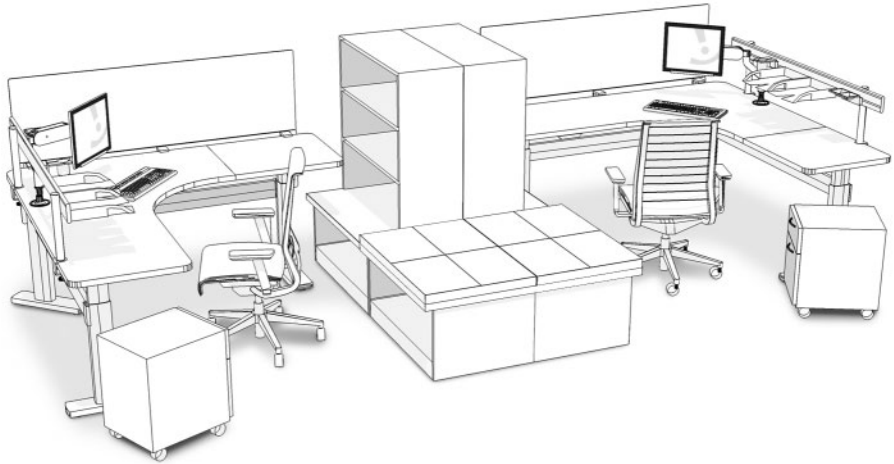

Adjustables 11

details™