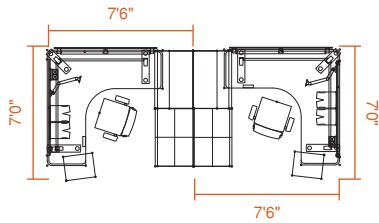

Adjustables 11

details™