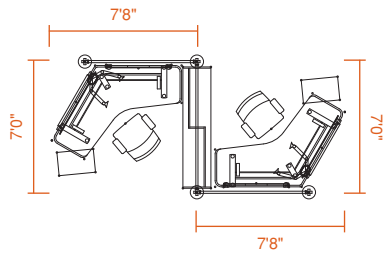

AdjuTables 3

details™

Height-Adjustable Thought Starters