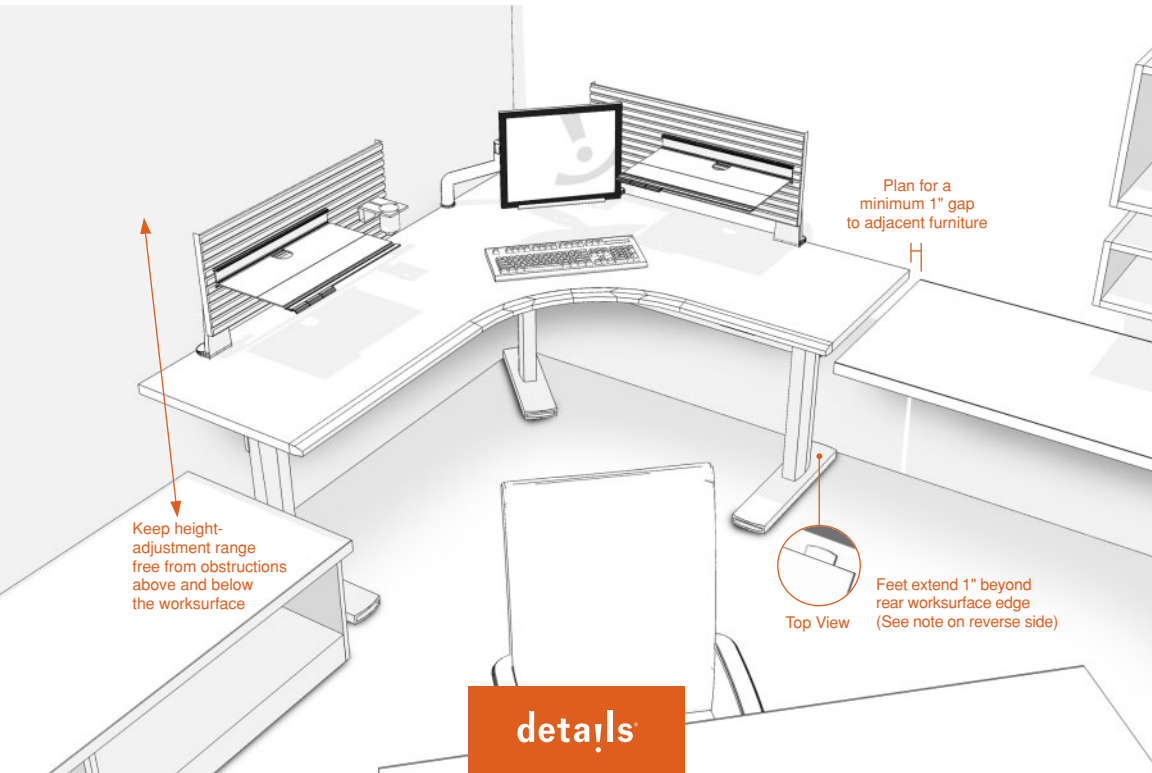

Height-Adjustable Thought Starters. So many ways to go.

details®

Thought Starter Design Tips. Avoiding pinch points.

Pinch Points: a few helpful pointers to keep designers out of a pinch.

Width Details worksurfaces are listed in actual widths. It is important to specify a minimum 1" gap to adjacent furniture. This eliminates any pinch points between a Height-Adjustable worksurface and a fixed object.