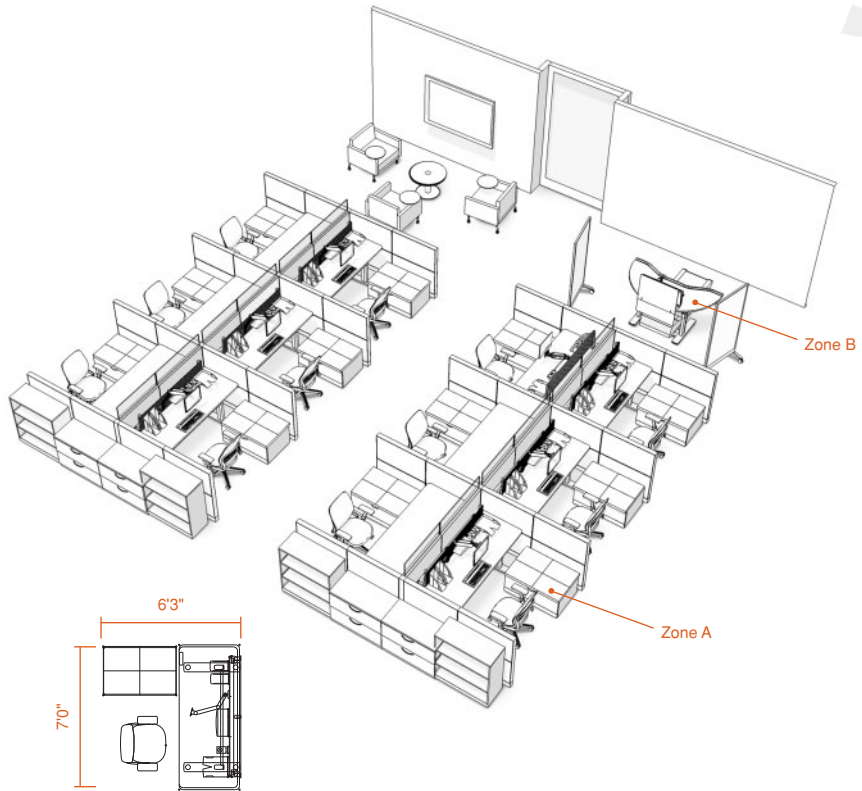

Adjustables 21

Height-Adjustable Thought Starters

details™