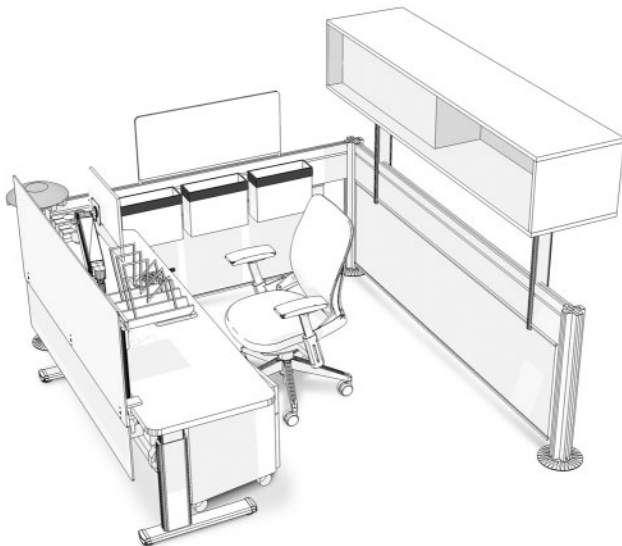

AdjuSTables 9

Height-Adjustable Thought Starters

details™