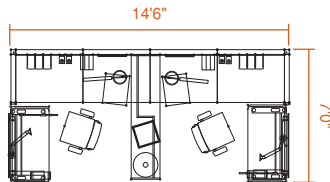

AdjuSTables 5

details™