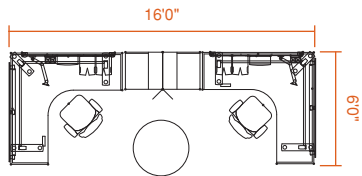

AdjusTables 8

details™