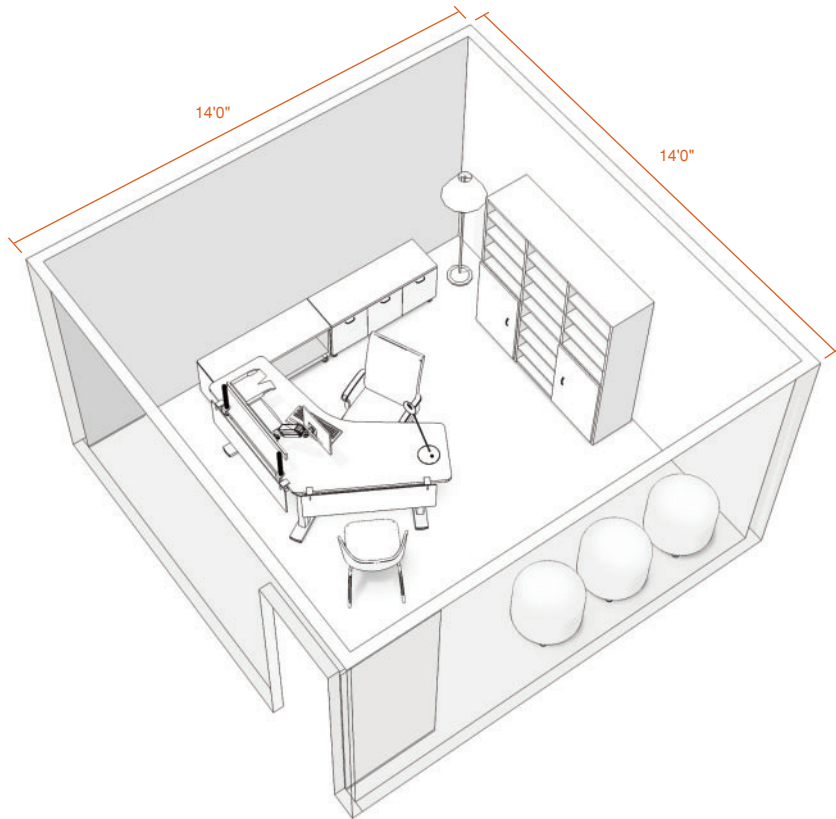

Adju**s**Tables 13

details™

Height-Adjustable Thought Starters