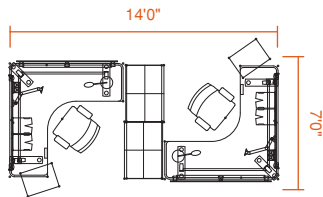

AdjuTables 6

details™