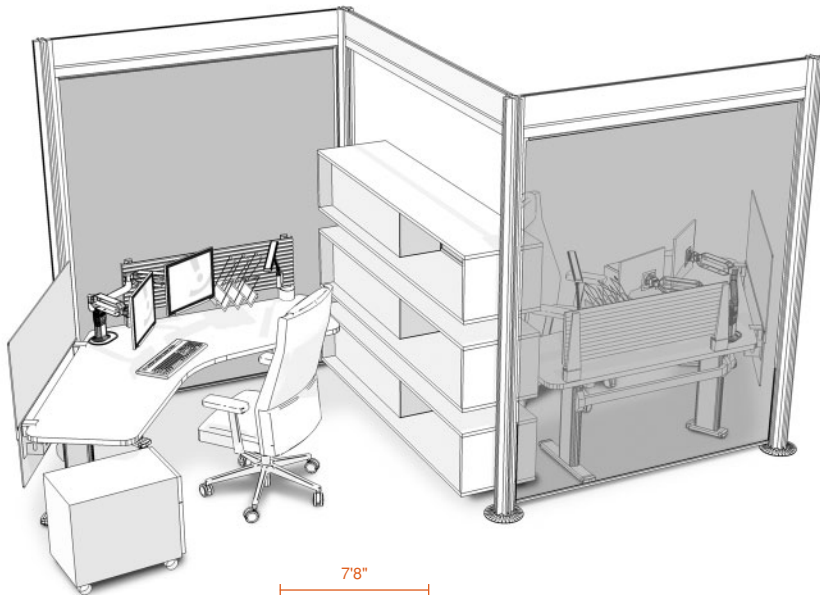

AdjuTables 3

details™

Height-Adjustable Thought Starters