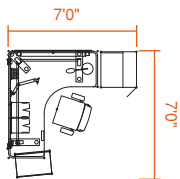

AdjuSTables 2

details™