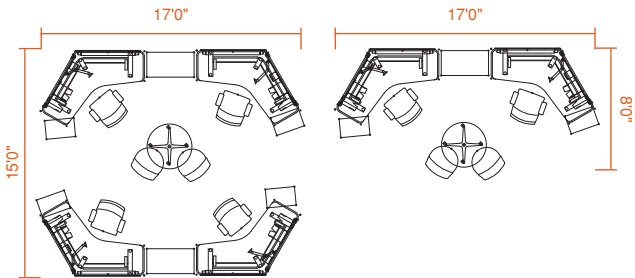

AdjuTables 7

details™