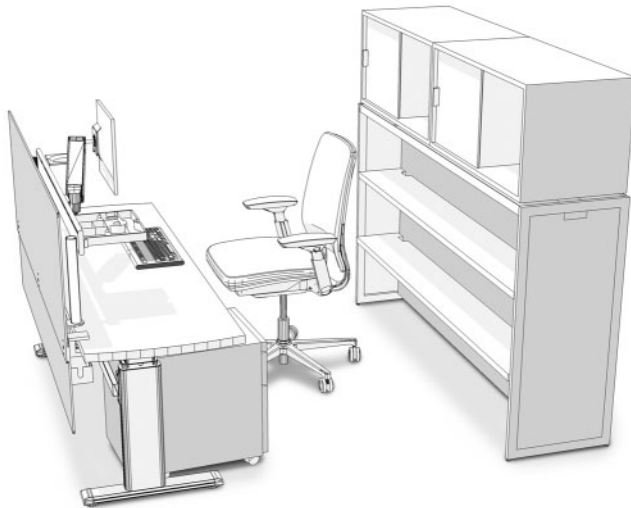

Worksurface Series 5 | Space Division Tour,[™] Details Screens Storage Turnstone, Details Worktools | Seating Amia[™]

- Today's approach to ergonomics is not about static postures, but about movement throughout the day. Height-AdjuTable worksurfaces give users control and promote healthy workstyles. Tables facing outward create zones for interaction and collaboration.
- Turnstone Tour HV (horizontal/vertical) cabinets create a spatial boundary and provide storage for archived and anticipated files.
- Privacy/Modesty Screens help address visual distractions and the Cableway tucks away technology in an accessible "pocket."
- SlatRail supports a variety of worktools and frees up space on the worksurface.
- FYI[™] monitor arms support healthy postures and make it easy to share what's on screen with others.