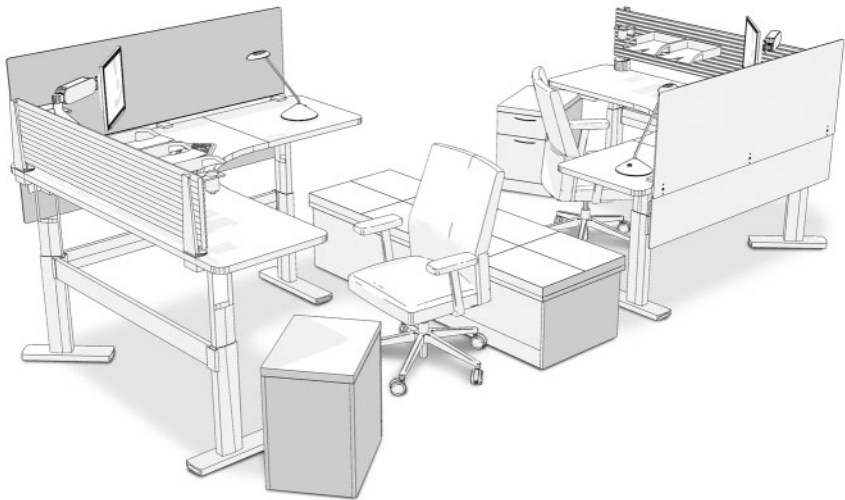

AdjuTables 6

details™