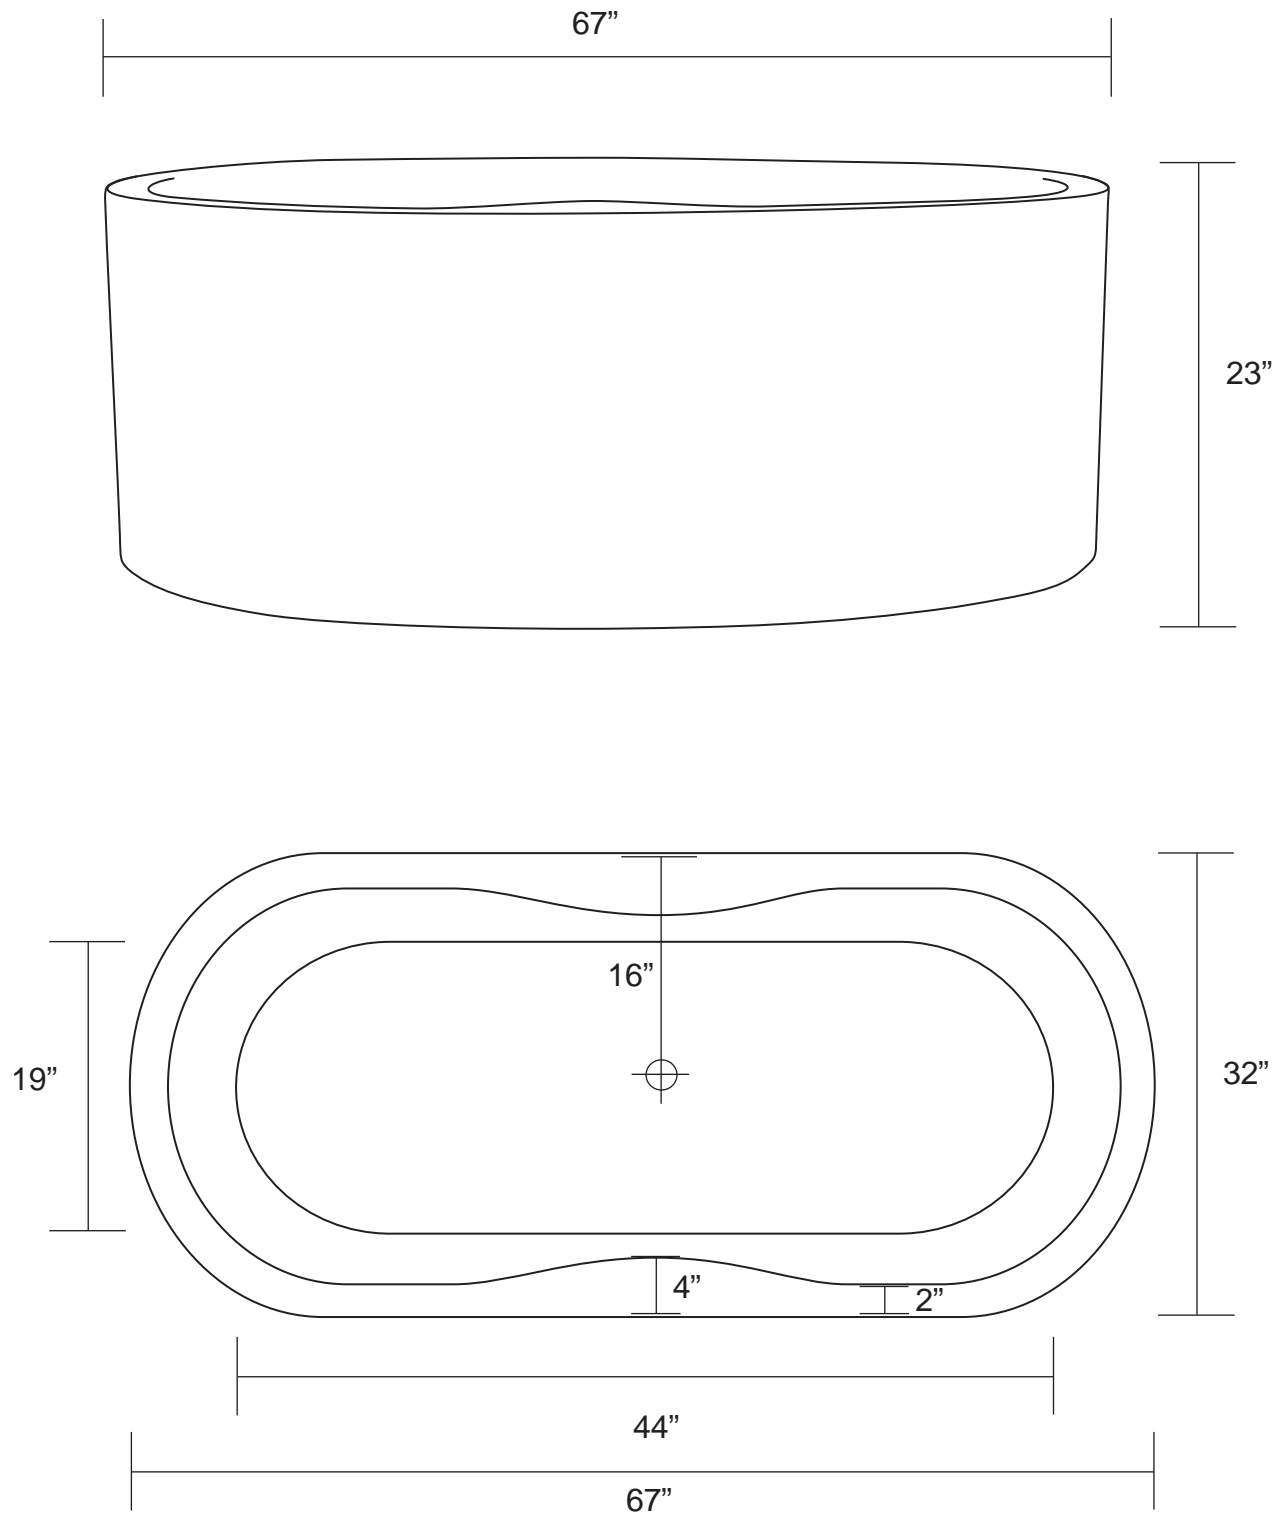

## Theo Oval Freestanding Acrylic Air Bath Tub

- Install so that the security device, MANI-SD-A, is at least 2" above tub rim.

### Inside of Bath

#### Features:

- (12) Maxi Air Jets with 24 openings

Elbows for air jets

Tees for air jets

- Remote Control CG+/RTC-SENSOR-WP

12-15 year battery life

# Theo Oval Freestanding Acrylic Air Bath Tub

Tub Dimensions: 67" L x 32" W x 23" H

Tub Weight Uncrated: 176 lbs. Tub Weight Crated: 356 lbs.

All measurements are approximate. Measurements may vary +/- 1/2".