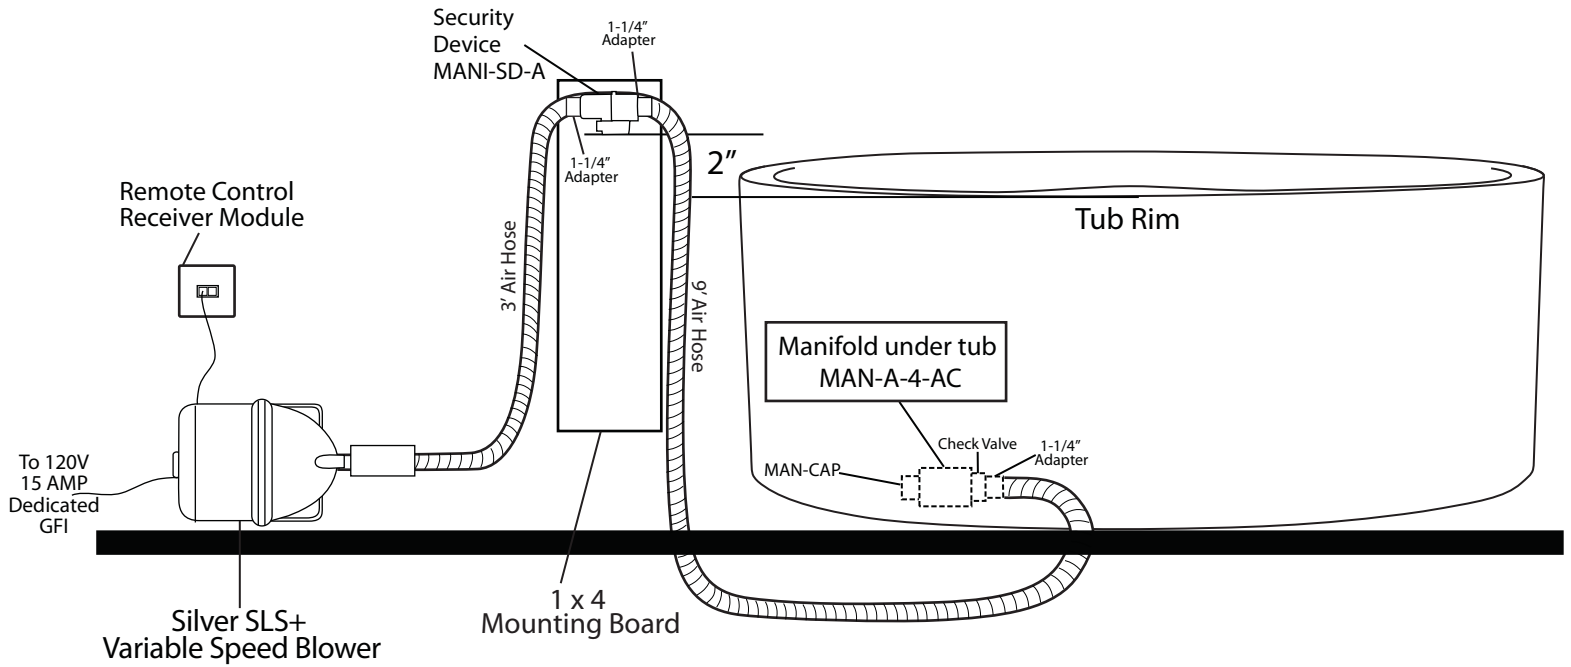

## Theo Oval Freestanding Acrylic Air Bath Tub

- Install so that the security device, MANI-SD-A, is at least 2" above tub rim.

### Components List:

- BM-TWP Ball Check Valve Jets
- MANI-SD-A Security Device
- MAN-A-4-AC Manifold
- Silver SLS+ Variable Speed Blower

#### Features:

- (12) Maxi Air Jets with 24 openings

Elbows for air jets

Tees for air jets

- Remote Control CG+/RTC-SENSOR-WP

12-15 year battery life

# Theo Oval Freestanding Acrylic Air Bath Tub

Tub Dimensions: 67" L x 32" W x 23" H

Tub Weight Uncrated: 176 lbs. Tub Weight Crated: 356 lbs.

All measurements are approximate. Measurements may vary +/- 1/2".