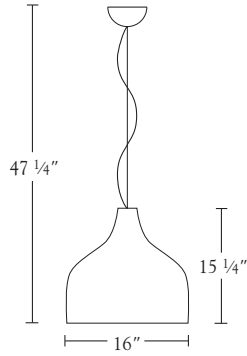

Paola Fachin design

d5210-1N100-120-WH

d5210

d5210-1N100-120-WH

Item #	Lamping	Voltage	Shade Finish	Sp. Orders
<input type="text"/>	<input type="text"/>	<input type="text"/>	<input type="text"/>	<input type="text"/>

Work space for submittals

How to specify

Example from illustration at left

d5210	-1N100	-120	-WH	<input type="text"/>
-------	--------	------	-----	----------------------

Item Number d5210 BINGBANG pendant / Paola Fachin

Construction Handblown white sandblasted, cased Italian glass shade. Aircraft cable and black 3 conductor hanging cord supports fixture. Black 4 3/4" diam. canopy at ceiling. For standard ceiling junction box mounting. UL listed, cUL certified for dry locations.