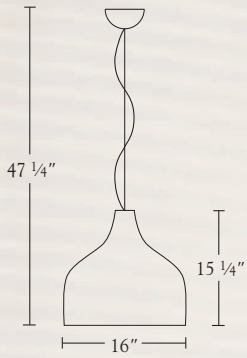

Paola Fachin design

d5210-1N100-120-WH

d5210

d5210-1N100-120-WH

Item #	Lamping	Voltage	Shade Finish	Sp. Orders
<input type="text"/>	<input type="text"/>	<input type="text"/>	<input type="text"/>	<input type="text"/>

Work space for submittals

How to specify

Example from illustration at left

d5210	-1N100	-120	-WH	<input type="text"/>
-------	--------	------	-----	----------------------

Item Number d5210 BINGBANG pendant / Paola Fachin

Construction Handblown white sandblasted, cased Italian glass shade. Aircraft cable and black 3 conductor hanging cord supports fixture. Black 4 3/4" diam. canopy at ceiling. For standard ceiling junction box mounting. UL listed, cUL certified for dry locations.