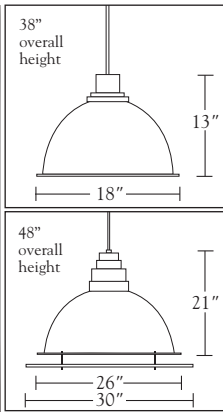

d5250-1N150-120-AL

d5251-1F42-120-AL-DISC

d5250
d5251

d5251-1F42-120-AL-DISC

Item #	Lamping	Voltage	Finish	Options	Sp. Orders
<input type="text"/>	<input type="text"/>	<input type="text"/>	<input type="text"/>	<input type="text"/>	<input type="text"/>

Work space for submittals

How to specify

Example from illustration at left

d5251	-1N150	-120	-AL	-DISC	<input type="text"/>
-------	--------	------	-----	-------	----------------------

Item Number

d5250
d5251

ARENA 18" DIAM. pendant
ARENA 26" DIAM. pendant

Construction

Spun aluminum shade. Rigid stem and 5" diam. canopy.
Optional white opal acrylic diffuser with center aperture and brushed aluminum standoffs and knobs.
38" overall height for d5250. 48" overall height for d5251.
For standard ceiling junction box mounting.
UL listed, cUL certified for dry locations.

Options

DISC White opal acrylic disc with center aperture with brushed aluminum standoffs and knobs. 21" diam. for 5250 and 30" diam. for 5251.

Special Orders

For modifications to dimensions, electrical requirements and other special orders, please contact your d'ac representative.