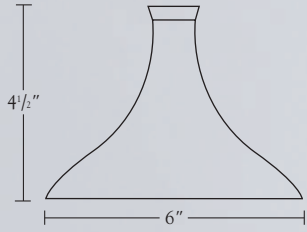

Peter Wooding Design Associates design

d5261-1R50-120-PC-AL
(shown 2/3 life size)

d5261

Item #	Lamping	Voltage	Cap Finish	Shade Finish	Options	Sp. Orders
<input type="text"/>	<input type="text"/>	<input type="text"/>	<input type="text"/>	<input type="text"/>	<input type="text"/>	<input type="text"/>

Item Number d5261 DEBUTANTE mini pendant / Peter Wooding Design Associates design

Construction Spun aluminum. Polished or Brushed Chrome or Brass top cap. 5" diam. canopy in same finish as cap. Transformer in canopy. Clear silver hanging cord. 60" overall height. For standard ceiling junction box mounting. UL listed, cUL certified for dry locations.