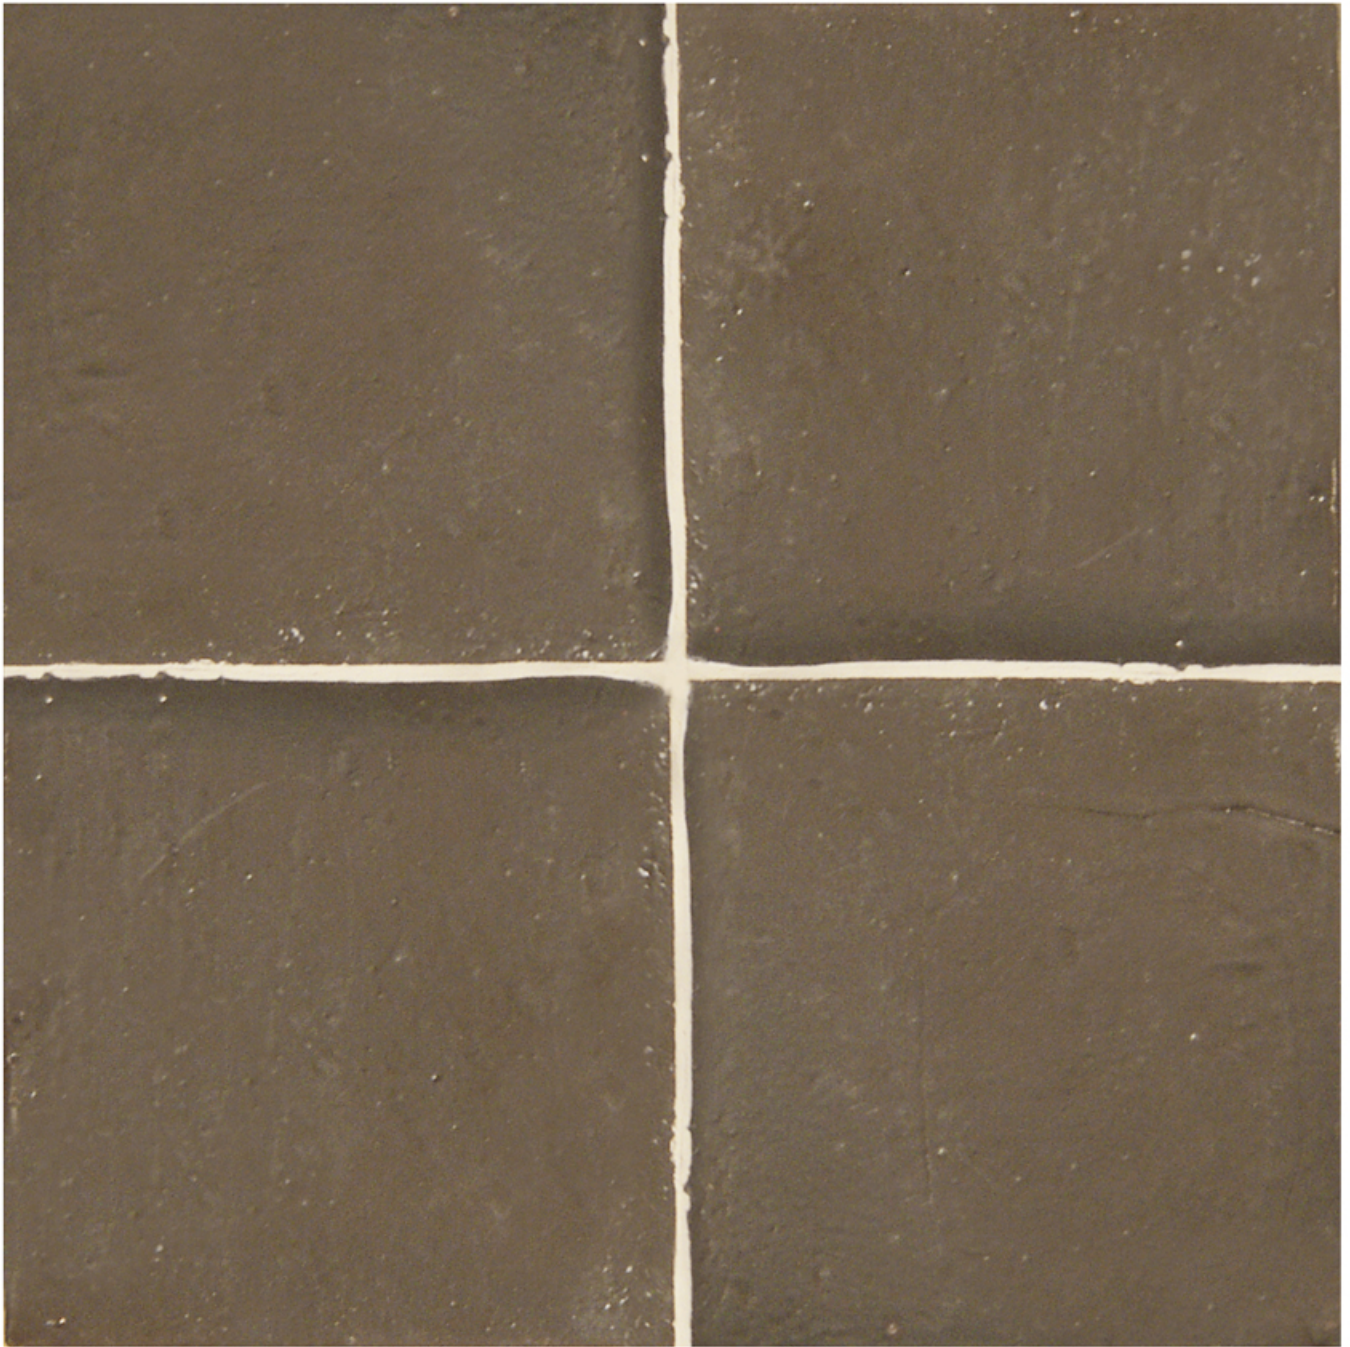

EXQUISITE SURFACES

Terre Tile #1
Size: 4" x 4"