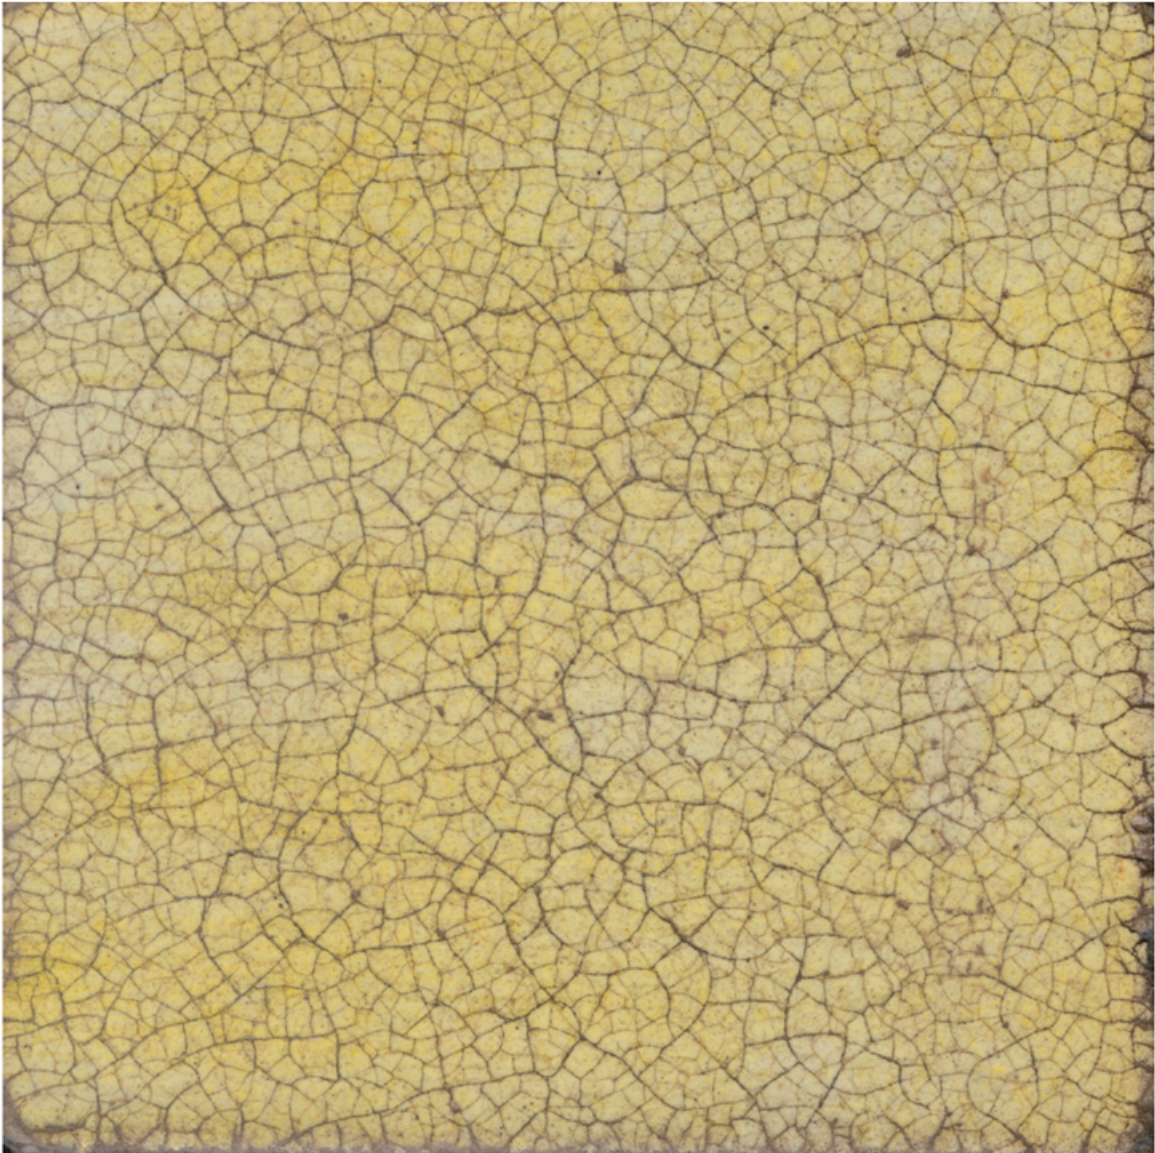

EXQUISITE SURFACES

Studio Le Nid

Lava Uni Crackle Finish Tile -- 02