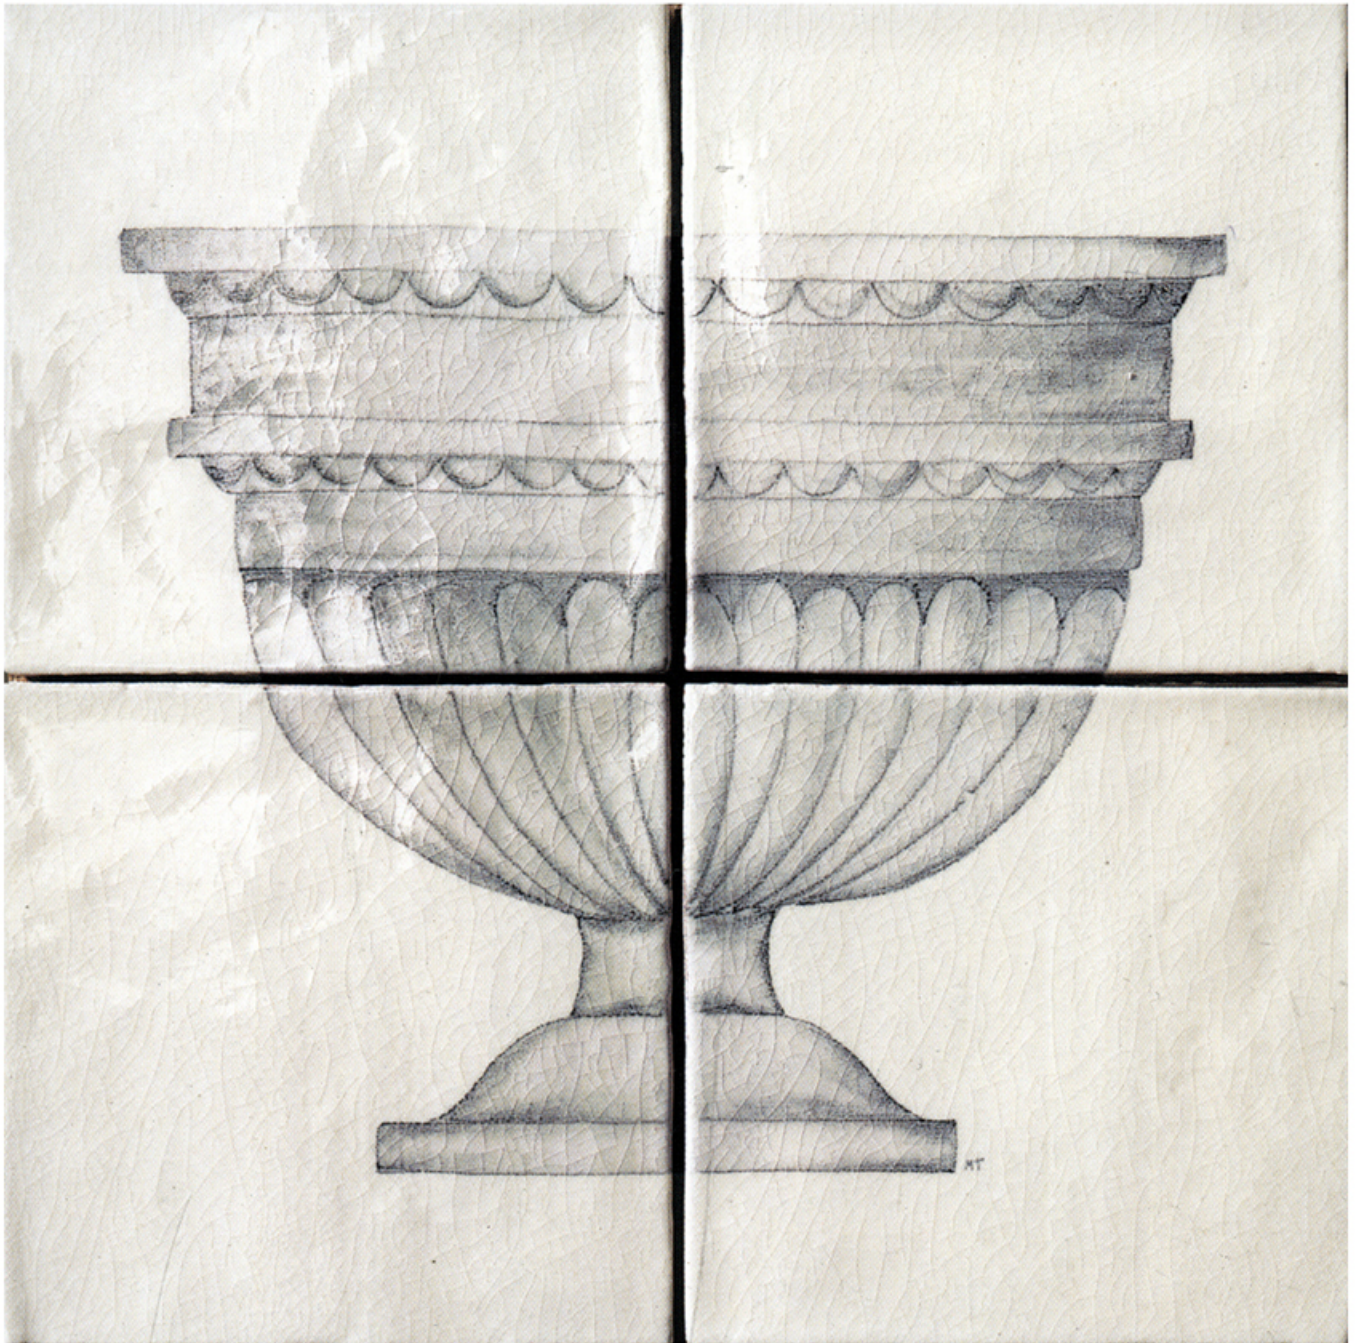

EXQUISITE SURFACES

Marlborough Tiles -- Contemporary Classics Collection

Classic Pots Panel A

Size: 5" x 5"