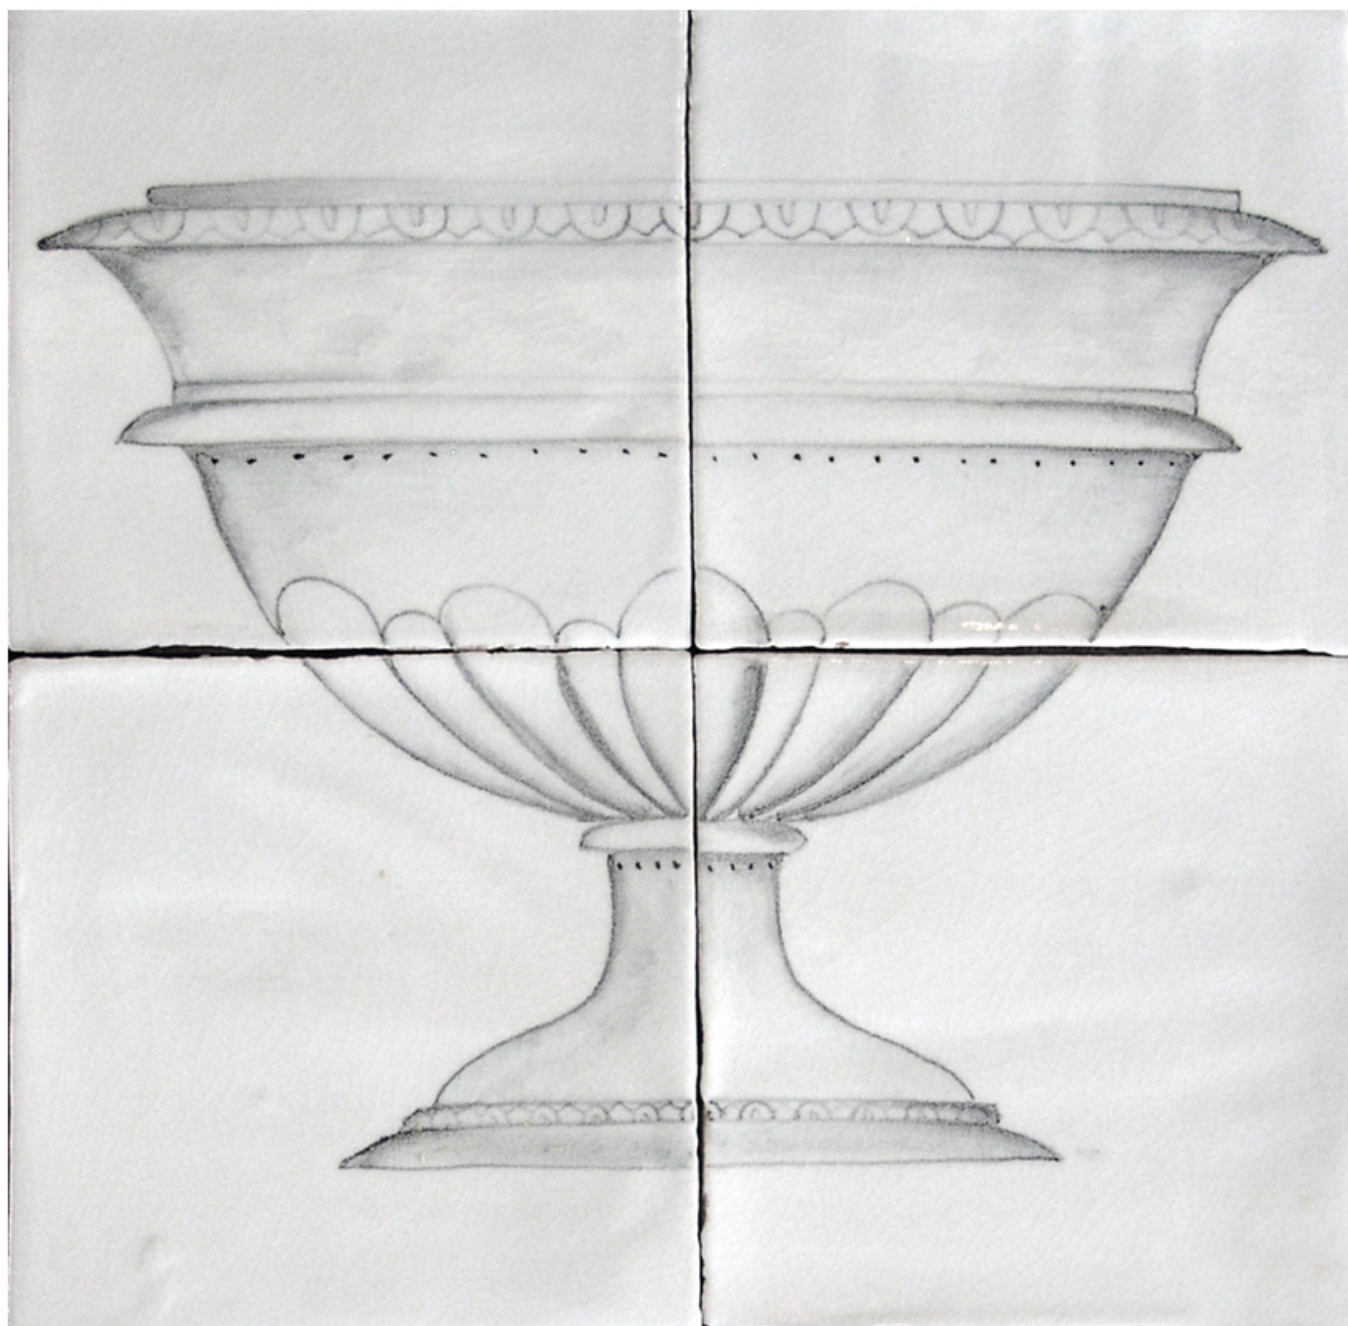

EXQUISITE SURFACES

Marlborough Tiles -- Contemporary Classics Collection

Classic Pots Panel B

Size: 5" x 5"