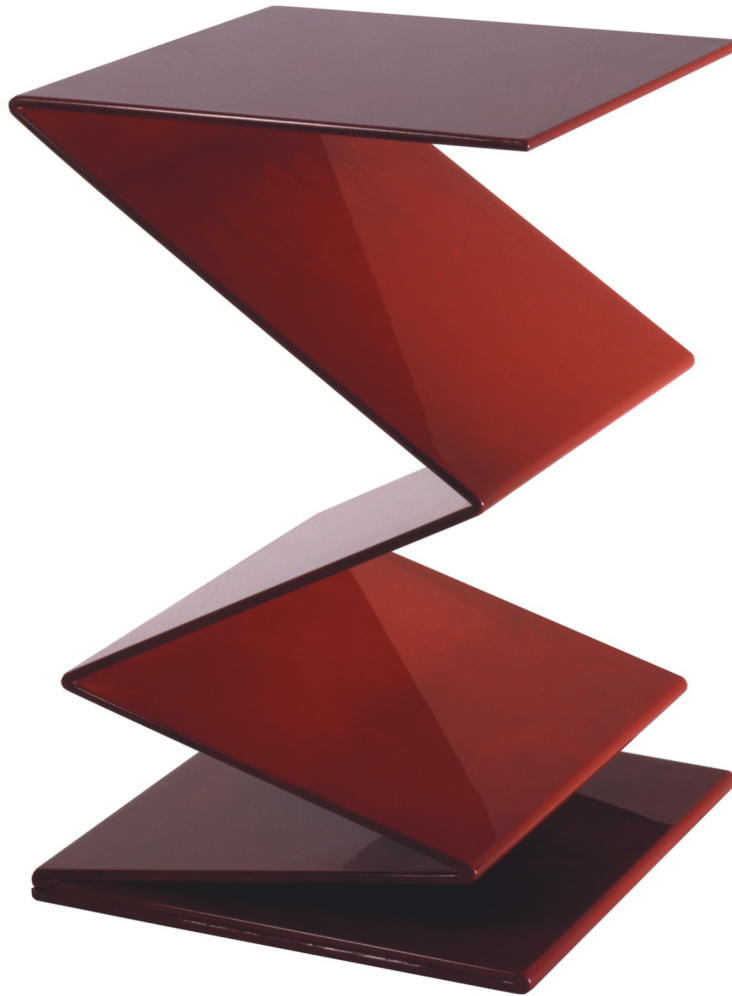

# zig zag

LeavittWeaver

ST-1044  
Small - 12"W x 12"D x 18"H

OT-8145  
Large - 16"W x 16"D x 24"H

finish shown:  
Standard China

1-800-457-0756