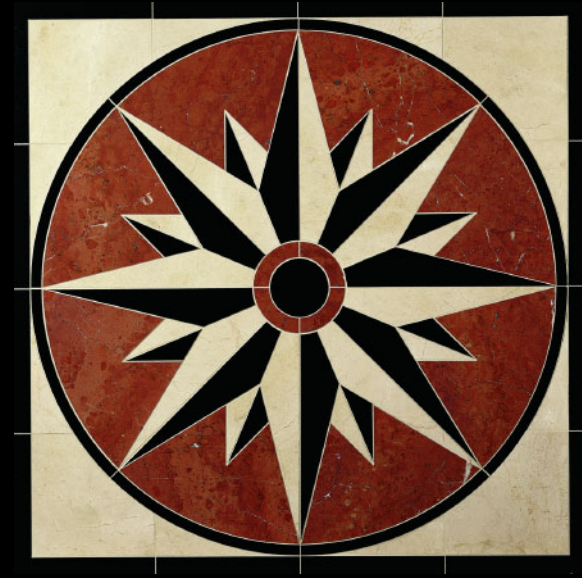

Compass - Water Jet Medallion
32" x 32", 36" x 36", and 42" x 42"

Medallion features: Absolut Black granite, Crema Marfil Elegance marble and Rojo Alicante marble.