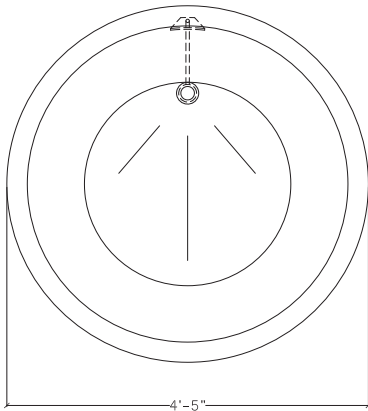

"There must be quite a few things that a hot bath won't cure, but I don't know many of them."

Sylvia Plath

round soaking tub

STANDARD

The Story

Inspired by traditional Japanese soaking tubs, the **Round Soaking Tub** is generously proportioned to provide a luxurious and indulgent bathing experience any time of day.

Specifications

- Material: Concrete
- Weight: 975 lbs.
- Capacity: 75 gallons (625 lbs.)
- 8 Standard colors
- 8 Premium colors
- Lead time 4-6 weeks
- 5 Year Structural Warranty
- Wholesale and trade discounts available
- Qualifies for LEED points. Please contact Get Real Surfaces for further information.
- Contact Get Real Surfaces for complete warranty information, volume pricing and custom color options.