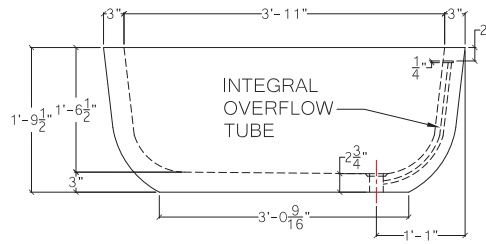

The Story

Inspired by traditional Japanese soaking tubs, the **Round Soaking Tub** is generously proportioned to provide a luxurious and indulgent bathing experience any time of day.

Specifications

- Material: Concrete
- Weight: 975 lbs.
- Capacity: 75 gallons (625 lbs.)
- 8 Standard colors
- 8 Premium colors
- Lead time 4-6 weeks
- 5 Year Structural Warranty
- Wholesale and trade discounts available
- Qualifies for LEED points. Please contact Get Real Surfaces for further information.
- Contact Get Real Surfaces for complete warranty information, volume pricing and custom color options.