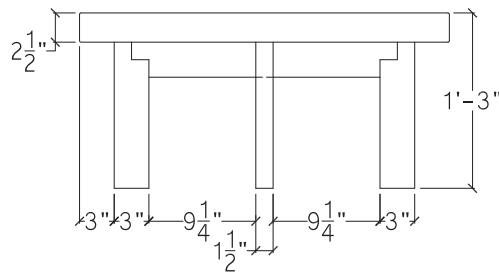

The Story

Our *Houston Coffee Table* exudes simple elegance. Customize the type of wood and color of concrete to suit any decor.

Specifications

- Material: Concrete & Wood
- Weight: 102 Lbs.
- 8 Standard colors (tops)
- 8 Premium colors (tops)
- Many options for wood stain colors.
- Lead time 4-6 weeks
- 5 Year Structural Warranty
- Wholesale and trade discounts available
- Qualifies for LEED points. Please contact Get Real Surfaces for further information.
- Contact Get Real Surfaces for complete warranty information, volume pricing and custom color options.

Ordering Information

MODEL	COLOR*	SPECIES
Houston	XXXX	XXX
	Standard	Walnut
	Premium	Cherry
	Custom	Maple

* See website or brochure for standard colors and designs. For custom colors provide sample or swatch for matching.