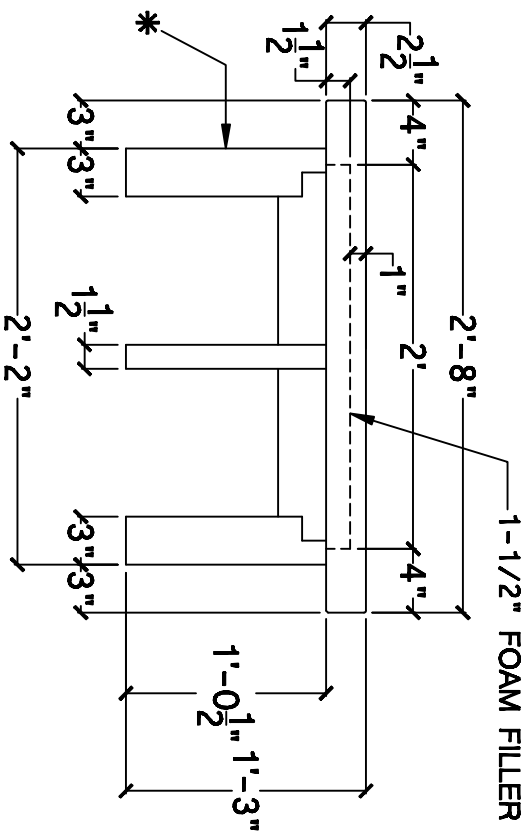

PLAN VIEW

102 LBS.

ELEVATION VIEW

NOTES:

* WOOD BASE - SPECIES TBD

121 Washington Street
 Poughkeepsie, NY 12601
 V 845.452.3988 F 845.483.9580

HOUSTON COFFEE TABLE

DATE: 4-16-09

SCALE: 1"=1'