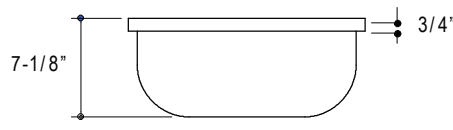

L20290, L20291  
L20292, L20293  
L20294

L20290

L20293

L20291

L20294

L20292

### PRODUCT INFORMATION

Fixture*:	L20290	L20291	L20292	L20293	L20294
Basin Area	20" x 16"	12" x 16"	10" x 16"	16" x 16"	6" x 12"
Water Depth	7-1/8"	6-1/4"	6-1/4"	7-1/8"	5-1/8"
Outlet	3-1/2"				

\*Approximate measurements for comparison only