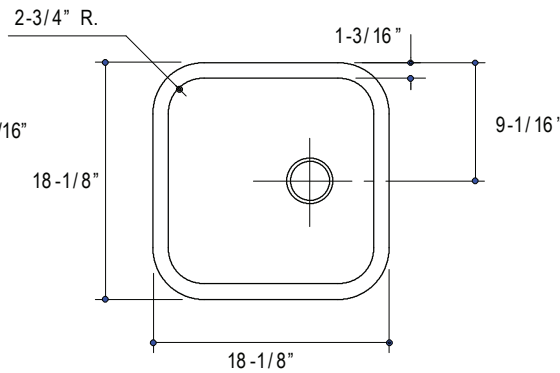

L20290, L20291
L20292, L20293
L20294

L20293

PRODUCT INFORMATION

Fixture*:	L20290	L20291	L20292	L20293	L20294
Basin Area	20" x 16"	12" x 16"	10" x 16"	16" x 16"	6" x 12"
Water Depth	7-1/8"	6-1/4"	6-1/4"	7-1/8"	5-1/8"
Outlet	3-1/2"				

*Approximate measurements for comparison only

SPECIFIED MODEL

Model	Description	Finishes	
L20290-00	Fireclay Sink, Large Rectangle	☐ 8W Croquet White	☐ SB Slate Black
L20291-00	Fireclay Sink, Medium Rectangle	☐ 8W Croquet White	☐ SB Slate Black
L20292-00	Fireclay Sink, Small Rectangle	☐ 8W Croquet White	☐ SB Slate Black
L20293-00	Fireclay Sink, Medium Square	☐ 8W Croquet White	☐ SB Slate Black
L20294-00	Fireclay Sink, Disposal	☐ 8W Croquet White	☐ SB Slate Black

We reserve the right to make revisions without notice in the design of products or in packaging unless this right has specifically been waived at the time the order is accepted.