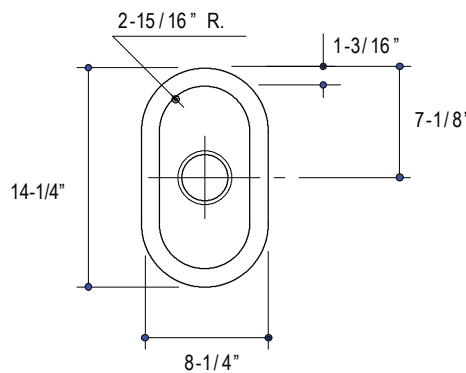

L20290, L20291
L20292, L20293
L20294

PRODUCT INFORMATION

Fixture*:	L20290	L20291	L20292	L20293	L20294
Basin Area	20" x 16"	12" x 16"	10" x 16"	16" x 16"	6" x 12"
Water Depth	7-1/8"	6-1/4"	6-1/4"	7-1/8"	5-1/8"
Outlet	3-1/2"				

*Approximate measurements for comparison only

SPECIFIED MODEL

Model	Description	Finishes	
L20290-00	Fireclay Sink, Large Rectangle	☐ 8W Croquet White	☐ SB Slate Black
L20291-00	Fireclay Sink, Medium Rectangle	☐ 8W Croquet White	☐ SB Slate Black
L20292-00	Fireclay Sink, Small Rectangle	☐ 8W Croquet White	☐ SB Slate Black
L20293-00	Fireclay Sink, Medium Square	☐ 8W Croquet White	☐ SB Slate Black
L20294-00	Fireclay Sink, Disposal	☐ 8W Croquet White	☐ SB Slate Black

We reserve the right to make revisions without notice in the design of products or in packaging unless this right has specifically been waived at the time the order is accepted.