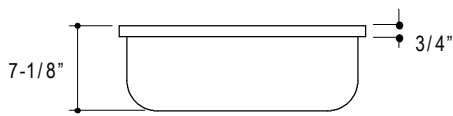

L20290, L20291  
L20292, L20293  
L20294

L20290

L20293

L20291

L20294

L20292

### PRODUCT INFORMATION

Fixture*:	L20290	L20291	L20292	L20293	L20294
Basin Area	20" x 16"	12" x 16"	10" x 16"	16" x 16"	6" x 12"
Water Depth	7-1/8"	6-1/4"	6-1/4"	7-1/8"	5-1/8"
Outlet	3-1/2"				

\*Approximate measurements for comparison only