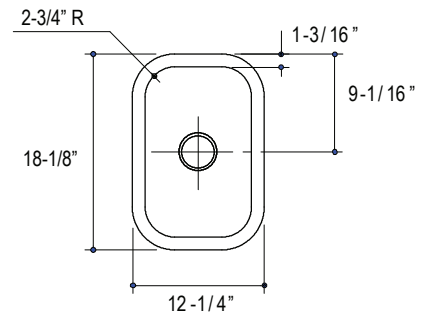

L20290, L20291
L20292, L20293
L20294

PRODUCT INFORMATION

Fixture*:	L20290	L20291	L20292	L20293	L20294
Basin Area	20" x 16"	12" x 16"	10" x 16"	16" x 16"	6" x 12"
Water Depth	7-1/8"	6-1/4"	6-1/4"	7-1/8"	5-1/8"
Outlet	3-1/2"				

*Approximate measurements for comparison only

SPECIFIED MODEL

Model	Description	Finishes	
L20290-00	Fireclay Sink, Large Rectangle	☐ 8W Croquet White	☐ SB Slate Black
L20291-00	Fireclay Sink, Medium Rectangle	☐ 8W Croquet White	☐ SB Slate Black
L20292-00	Fireclay Sink, Small Rectangle	☐ 8W Croquet White	☐ SB Slate Black
L20293-00	Fireclay Sink, Medium Square	☐ 8W Croquet White	☐ SB Slate Black
L20294-00	Fireclay Sink, Disposal	☐ 8W Croquet White	☐ SB Slate Black

We reserve the right to make revisions without notice in the design of products or in packaging unless this right has specifically been waived at the time the order is accepted.