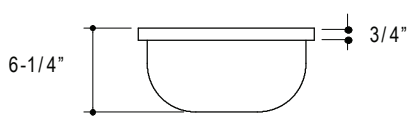

L20290, L20291  
L20292, L20293  
L20294

L20290

L20293

L20291

L20294

L20292

### PRODUCT INFORMATION

Fixture*:	L20290	L20291	L20292	L20293	L20294
Basin Area	20" x 16"	12" x 16"	10" x 16"	16" x 16"	6" x 12"
Water Depth	7-1/8"	6-1/4"	6-1/4"	7-1/8"	5-1/8"
Outlet	3-1/2"				

\*Approximate measurements for comparison only