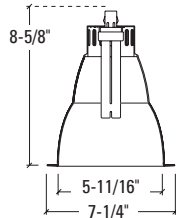

Open Downlight

Narrow Beam

TRIM

6051=Self Flanged
6050=Molded Trim Ring, White

FINISH

LI=Low Iridescent Clear
H=Haze
WMH=Warm Haze
G=Gold
WH=Wheat
W=Gloss White
GP=Graphite
GPH=Graphite Haze
K=Cognac
KH=Cognac Haze

OPTIONS

WF=White Painted Flange (Self Flanged only)