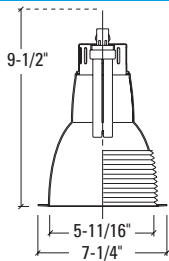

TRIM

6001=Self Flanged
6000=Molded Trim Ring, White

FINISH

LI=Low Iridescent Clear
H=Haze
WMH=Warm Haze
G=Gold
WH=Wheat
W=Gloss White
GP=Graphite
GPH=Graphite Haze
K=Cognac
KH=Cognac Haze

BB=Black Baffle (6000 only)
WB=White Baffle (6000 only)

OPTIONS

WF=White Painted Flange (Self Flanged only)