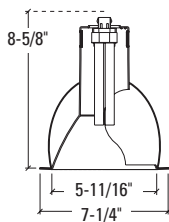

Open Downlight

Wide Beam

TRIM

60111=Single Wall Wash, Self Flanged
60121=Double Wall Wash, Self Flanged
60131=Corner Wall Wash, Self Flanged

FINISH

LI=Low Iridescent Clear
H=Haze
G=Gold
WH=Wheat
WMH=Warm Haze
W=Gloss White
GP=Graphite
GPH=Graphite Haze
K=Cognac
KH=Cognac Haze

OPTIONS

WF=White Painted Flange (Self Flanged only)