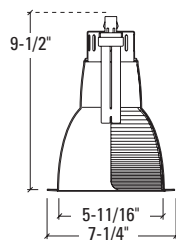

Open Wall Wash

Gradient Kicker

TRIM

6011=Single Wall Wash, Self Flanged
6010=Single Wall Wash, Molded Trim Ring, White
6021=Double Wall Wash, Self Flanged
6020=Double Wall Wash, Molded Trim Ring, White
6031=Corner Wall Wash, Self Flanged
6030=Corner Wall Wash, Molded Trim Ring, White

FINISH

LI=Low Iridescent Clear
H=Haze
G=Gold
WH=Wheat
WMH=Warm Haze
W=Gloss White
GP=Graphite
GPH=Graphite Haze
K=Cognac
KH=Cognac Haze

OPTIONS

WF=White Painted Flange (Self Flanged only)