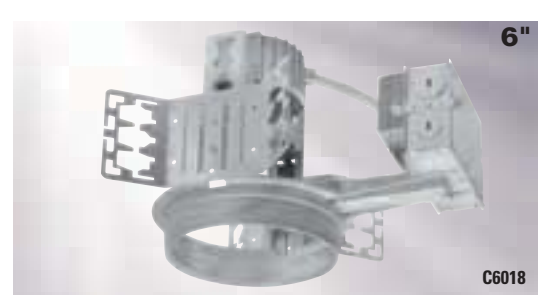

HOUSING

Dimensions	Length	Width	Height	Cutout
Standard Housing	12"	11-1/2"	H	6-3/8"
Emergency	15-5/8"	16"	H	
Chicago Plenum	12"	11-1/2"	H	

Height varies with socket position; see reflector line drawing below for overall fixture height. Add 1/2" height for Chicago Plenum option.

6" Vertical Lamp  
1-18 DTT

Narrow and wide beam distribution for general and task lighting from a single vertically mounted compact fluorescent lamp. Adjustable socket position maintains focus for varied reflector types.

C6018

HOUSING

C6018=(1) 18W DTT Lamp

BALLAST

E=120V - 277V 50/60 Hz Electronic  
 3E=347V 50/60 Hz Electronic  
 1D=120V Dimming, Lutron® Compact SE 2D=277V Dimming, Lutron® Compact SE

OPTIONS

CP=Chicago Plenum  
 EM=Emergency module with remote test switch  
 IEM=Emergency module with integral test switch

ACCESSORIES

HB26=C Channel Bar Hanger, 26" Long, Pair  
 HB50=C Channel Bar Hanger, 50" Long, Pair  
 RMB22=Wood Joist Bar Hanger, 22" Long, Pair  
 HSA6=Slope Adapter for 6" Aperture Housings, Specify Slope (not recommended for wall wash)  
 TRM6= Metal Trim Ring, Specify Finish\*  
 TRR6=Rimless Trim Ring, White\*  
 FK5=Field Installed Fuse Kit, 5 Amp  
 DT6=DecoTrims™\*