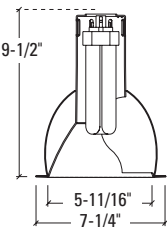

Open Wall Wash

Gradient Kicker
1-26/32 TTT

TRIM

64111=Single Wall Wash, Self Flanged
64121=Double Wall Wash, Self Flanged
64131=Corner Wall Wash, Self Flanged

FINISH

LI=Low Iridescent Clear
H=Haze
WMH=Warm Haze
G=Gold
WH=Wheat
W=Gloss White
GP=Graphite
GPH=Graphite Haze
K=Cognac
KH=Cognac Haze

OPTIONS

WF=White Painted Flange (Self Flanged only)