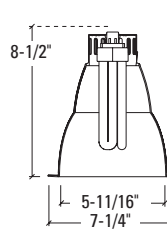

OPTIONS

WF=White Painted Flange (Self Flanged only)