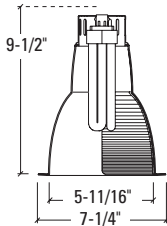

Open Wall Wash

Gradient Kicker
1-42 TTT

TRIM

6011=Single Wall Wash, Self Flanged
6010=Single Wall Wash, Molded Trim Ring, White
6021=Double Wall Wash, Self Flanged
6020=Double Wall Wash, Molded Trim Ring, White
6031=Corner Wall Wash, Self Flanged
6030=Corner Wall Wash, Molded Trim Ring, White

FINISH

LI=Low Iridescent Clear
H=Haze
G=Gold
WH=Wheat
WMH=Warm Haze
W=Gloss White
GP=Graphite
GPH=Graphite Haze
K=Cognac
KH=Cognac Haze

OPTIONS

WF=White Painted Flange (Self Flanged only)