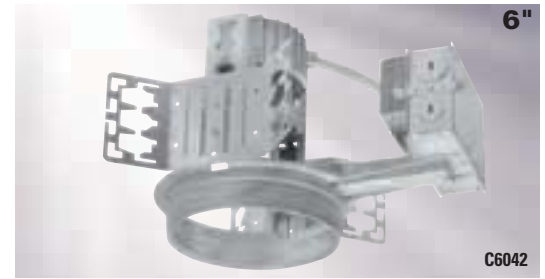

OPTIONS

WF=White Painted Flange (Self Flanged only)

Ordering Example

Housing, Trim, Accessories and Lamps ordered as separate line items.

Housing	Trim	Accessories
C6042E	6050LI	HB26

HOUSING

Dimensions	Length	Width	Height	Cutout
Standard Housing	12"	11-1/2"	H	6-3/8"
Emergency	15-5/8"	16"	H	
Chicago Plenum	12"	11-1/2"	H	

Height varies with socket position; see reflector line drawing below for overall fixture height. Add 1/2" height for Chicago Plenum option.

6" Vertical Lamp
1-26/32/42 TTT

Medium and wide beam distribution for general lighting from a single vertically mounted compact fluorescent lamp. Adjustable socket position maintains focus for varied reflector types.