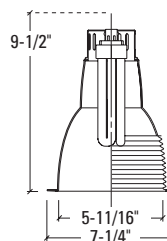

OPTIONS

WF=White Painted Flange (Self Flanged only)