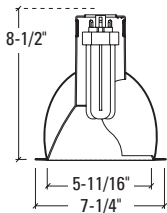

TRIM

60111=Single Wall Wash, Self Flanged
60121=Double Wall Wash, Self Flanged
60131=Corner Wall Wash, Self Flanged

FINISH

LI=Low Iridescent Clear
H=Haze
WMH=Warm Haze
G=Gold
WH=Wheat
W=Gloss White
GP=Graphite
GPH=Graphite Haze
K=Cognac
KH=Cognac Haze

OPTIONS

WF=White Painted Flange (Self Flanged only)