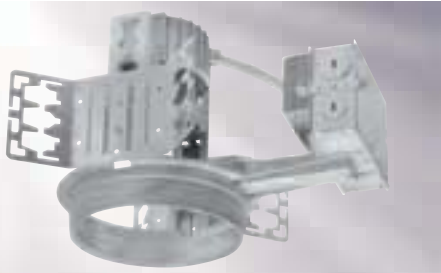

PORTFOLIO™

HOUSING

6"

C6042

6" Vertical Lamp 1-26/32/42 TTT

Medium and wide beam distribution for general lighting from a single vertically mounted compact fluorescent lamp. Adjustable socket position maintains focus for varied reflector types.

Dimensions	Length	Width	Height	Cutout
Standard Housing	12"	11-1/2"	H	6-3/8"
Emergency	15-5/8"	16"	H	
Chicago Plenum	12"	11-1/2"	H	

Height varies with socket position; see reflector line drawing below for overall fixture height. Add 1/2" height for Chicago Plenum option.

OPTIONS

CP=Chicago Plenum
 EM=Emergency module with remote test switch
 IEM=Emergency module with integral test switch

ACCESSORIES

HB26=C Channel Bar Hanger, 26" Long, Pair
 HB50=C Channel Bar Hanger, 50" Long, Pair
 RMB22=Wood Joist Bar Hanger, 22" Long, Pair
 HSA6=Slope Adapter for 6" Aperture Housings, Specify Slope
 TRM6= Metal Trim Ring, Specify Finish*
 TRR6=Rimless Trim Ring, White*
 FK5=Field Installed Fuse Kit, 5 Amp
 DT6=DecoTrims™*