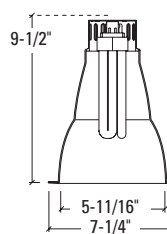

Dimensions	Length	Width	Height	Cutout
Standard Housing	12"	11-1/2"	H	6-3/8"
Emergency	15-5/8"	16"	H	
Chicago Plenum	12"	11-1/2"	H	

Height varies with socket position; see reflector line drawing below for overall fixture height. Add 1/2" height for Chicago Plenum option.

OPTIONS

WF=White Painted Flange (Self Flanged only)

Ordering Example

Housing, Trim, Accessories and Lamps ordered as separate line items.

Housing	Trim	Accessories
C6042E	6050LI	HB26

HOUSING

Dimensions	Length	Width	Height	Cutout
Standard Housing	12"	11-1/2"	H	6-3/8"
Emergency	15-5/8"	16"	H	
Chicago Plenum	12"	11-1/2"	H	

Height varies with socket position; see reflector line drawing below for overall fixture height. Add 1/2" height for Chicago Plenum option.

6" Vertical Lamp
1-26/32/42 TTT

Medium and wide beam distribution for general lighting from a single vertically mounted compact fluorescent lamp. Adjustable socket position maintains focus for varied reflector types.