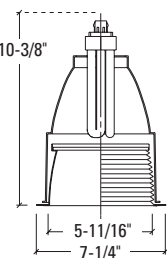

Open Wall Wash

GRUVI
1-26/32 TTT

TRIM

6081=Self Flanged
6080=Molded Trim Ring, White

FINISH

LI=Low Iridescent Clear
H=Haze
G=Gold
WH=Wheat
WMH=Warm Haze
W=Gloss White
GP=Graphite
GPH=Graphite Haze
K=Cognac
KH=Cognac Haze
BB=Black Baffle (6080 only)
WB=White Baffle (6080 only)

LENS

1=Prismatic Acrylic
2=Diffuse Acrylic
3=Clear Polycarbonate
1G=Prismatic Glass
2G=Diffuse Glass
3G=Clear Glass
4G=Fresnel Glass

OPTIONS

WF=White Painted Flange (Self Flanged only)