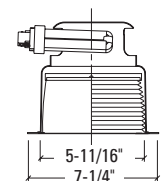

OPTIONS

WF=White Painted Flange (Self Flanged only)

Ordering Example

Housing, Trim, Accessories and Lamps ordered as separate line items.

Housing	Trim	Accessories
C6113E	6250LI	HB26