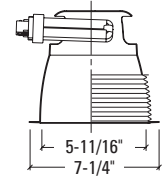

OPTIONS

WF=White Painted Flange (Self Flanged only)