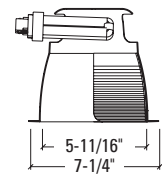

OPTIONS

WF=White Painted Flange (Self Flanged only)