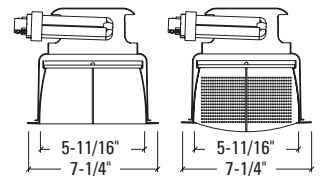

OPTIONS

WF=White Painted Flange (Self Flanged only)