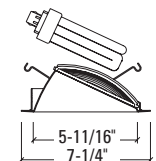

Lens Downlight

(C6142)

TRIM

6491=Self Flanged
6493=Metal Trim Ring, White

FINISH

LI=Low Iridescent Clear
H=Haze
G=Gold
WH=Wheat
WMH=Warm Haze
W=Gloss White

GP=Graphite
GPH=Graphite Haze
K=Cognac
KH=Cognac Haze

OPTIONS

WF=White Painted Flange (Self Flanged only)