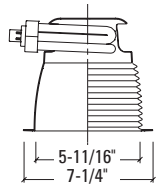

TRIM

6151=Self Flanged
6150=Molded Trim Ring, White
6151E=Self Flanged, use with IEM option
6150E=Molded Trim Ring, White, use with IEM option

FINISH

LI=Low Iridescent Clear
H=Haze
WMH=Warm Haze
G=Gold
WH=Wheat
W=Gloss White

GP=Graphite
GPH=Graphite Haze
K=Cognac
KH=Cognac Haze
BB=Black Baffle (6150 only)
WB=White Baffle (6150 only)

OPTIONS

WF=White Painted Flange (Self Flanged only)