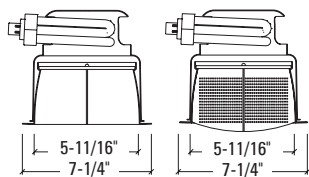

**WF**=White Painted Flange (Self Flanged only)

Open Wall Wash

**GRUVI**  
(C6142)

**TRIM**

**6181**=Self Flange

**FINISH**

**LI**=Low Iridescent Clear  
**W**=Gloss White

**LOUVER**