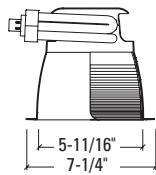

Open Downlight

(C6142)

TRIM

6111=Single Wall Wash, Self Flanged
6110=Single Wall Wash, Molded Trim Ring, White
6121=Double Wall Wash, Self Flanged
6120=Double Wall Wash, Molded Trim Ring, White

FINISH

LI=Low Iridescent Clear
H=Haze
G=Gold
WH=Wheat
WMH=Warm Haze
W=Gloss White

GP=Graphite
GPH=Graphite Haze
K=Cognac
KH=Cognac Haze

OPTIONS

WF=White Painted Flange (Self Flanged only)