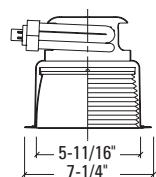

**WF**=White Painted Flange (Self Flanged only)

Open Wall Wash

**GRUVI**  
(C6142)

**TRIM**

**6181**=Self Flange

**FINISH**

**LI**=Low Iridescent Clear  
**W**=Gloss White

**LOUVER**

**5**=Blade (LI or W Matching Blade Finish)  
**6**=Perforated Blade (Lt Grey Blades, W Finish only)

**OPTIONS**

**WF**=White Painted Flange (Self Flanged only)

Cross Blade Downlight

(C6142)

**TRIM**

**6181**=Self Flanged  
**6180**=Molded Trim Ring, White