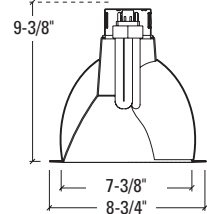

OPTIONS

WF=White Painted Flange (Self Flanged only)