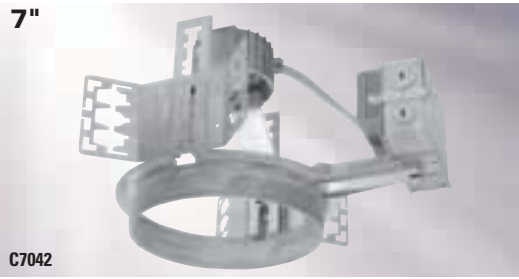

PORTFOLIO™

HOUSING

7"

C7042

7" Vertical Lamp

1-26 DTT

1-26/32/42 TTT

Wall wash distribution for general lighting from a single vertically mounted compact fluorescent lamp. Adjustable socket position maintains focus for varied reflector types.

Dimensions	Length	Width	Height	Cutout
Standard Housing	13-7/8"	13-5/16"	H	8-1/8"
Emergency	17-5/8"	17"	H	
Chicago Plenum	13-7/8"	13-5/16"	H	

Height varies with socket position; see reflector line drawing below for overall fixture height. Add 1/2" height for Chicago Plenum option.

HOUSING

C7042=((1) 26/32/42W TTT Lamp

BALLAST

E=120V - 277V 50/60 Hz Electronic
3E=347V 50/60 Hz Electronic
1D26=26W 120V Dimming, Lutron® Compact SE
1D32=32W 120V Dimming, Lutron® Compact SE
1D42=42W 120V Dimming, Lutron® Compact SE
2D26=26W 277V Dimming, Lutron® Compact SE
2D32=32W 277V Dimming, Lutron® Compact SE
2D42=42W 277V Dimming, Lutron® Compact SE
EDR26=DeRated Wattage Label, 26W
EDR32=DeRated Wattage Label, 32W

OPTIONS

CP=Chicago Plenum
EM=Emergency module with remote test switch
IEM=Emergency module with integral test switch

ACCESSORIES

HB26=C Channel Bar Hanger, 26" Long, Pair
HB50=C Channel Bar Hanger, 50" Long, Pair
RMB22=Wood Joist Bar Hanger, 22" Long, Pair
HSA7=Slope Adapter for 7" Aperture Housings, Specify Slope (not recommended for wall wash)
TRM7= Metal Trim Ring, Specify Finish*
TRR7=Trimless Trim Ring, White*
FK5=Field Installed Fuse Kit, 5 Amp
DT7=DecoTrims™

*Not compatible with Self Flange

TRIM

Open Wall Wash

Gradient Kicker
1-26/32 TTT

TRIM

70111=Single Wall Wash, Self Flanged
70121=Double Wall Wash, Self Flanged
70131=Corner Wall Wash, Self Flanged

FINISH

LI=Low Iridescent Clear
H=Haze
WMH=Warm Haze
G=Gold
WH=Wheat
W=Gloss White
GP=Graphite
GPH=Graphite Haze
K=Cognac
KH=Cognac Haze

OPTIONS

WF=White Painted Flange (Self Flanged only)

Open Wall Wash

Gradient Kicker
1-26 DTT
1-42 TTT

TRIM

74111=Single Wall Wash, Self Flanged
74121=Double Wall Wash, Self Flanged
74131=Corner Wall Wash, Self Flanged

FINISH

LI=Low Iridescent Clear
H=Haze
WMH=Warm Haze
G=Gold
WH=Wheat
W=Gloss White
GP=Graphite
GPH=Graphite Haze
K=Cognac
KH=Cognac Haze

OPTIONS

WF=White Painted Flange (Self Flanged only)

Open Wall Wash

GRUVI
1-26/32 TTT

TRIM

7011=Single Wall Wash, Self Flanged
7010=Single Wall Wash, Molded Trim Ring, White
7021=Double Wall Wash, Self Flanged
7020=Double Wall Wash, Molded Trim Ring, White
7031=Corner Wall Wash, Self Flanged
7030=Corner Wall Wash, Molded Trim Ring, White

FINISH

LI=Low Iridescent Clear
H=Haze
G=Gold
WH=Wheat
WMH=Warm Haze
W=Gloss White
GP=Graphite
GPH=Graphite Haze
K=Cognac
KH=Cognac Haze