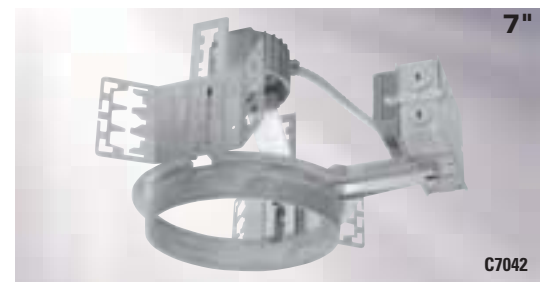

HOUSING

| Dimensions | Length | Width | Height | Cutout |
|------------------|---------|----------|--------|--------|
| Standard Housing | 13-7/8" | 13-5/16" | H | 8-1/8" |
| Emergency | 17-5/8" | 17" | H | |
| Chicago Plenum | 13-7/8" | 13-5/16" | H | |

Height varies with socket position; see reflector line drawing below for overall fixture height. Add 1/2" height for Chicago Plenum option.

7" Vertical Lamp
1-26 DTT
1-26/32/42 TTT

Medium and wide beam distribution for general lighting from a single vertically mounted compact fluorescent lamp. Adjustable socket position maintains focus for varied reflector types.

OPTIONS

CP=Chicago Plenum
EM=Emergency module with remote test switch
IEM=Emergency module with integral test switch

ACCESSORIES

HB26=C Channel Bar Hanger, 26" Long, Pair
HB50=C Channel Bar Hanger, 50" Long, Pair
RMB22=Wood Joist Bar Hanger, 22" Long, Pair
HSA7=Slope Adapter for 7" Aperture Housings, Specify Slope
TRM7=Metal Trim Ring, Specify Finish*
TRR7=Rimless Trim Ring, White*
FK5=Field Installed Fuse Kit, 5 Amp
DT7=DecoTrims™*