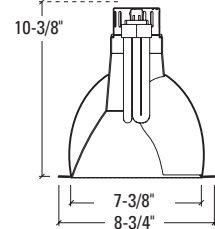

OPTIONS

WF=White Painted Flange (Self Flanged only)

Open Wall Wash

GRUVI
1-26/32 TTT

TRIM

7011=Single Wall Wash, Self Flanged
7010=Single Wall Wash, Molded Trim Ring, White
7021=Double Wall Wash, Self Flanged
7020=Double Wall Wash, Molded Trim Ring, White
7031=Corner Wall Wash, Self Flanged
7030=Corner Wall Wash, Molded Trim Ring, White

FINISH

LI=Low Iridescent Clear
H=Haze
G=Gold
WH=Wheat
WMH=Warm Haze
W=Gloss White
GP=Graphite
GPH=Graphite Haze
K=Cognac
KH=Cognac Haze