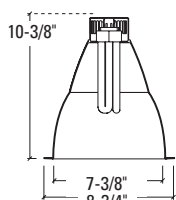

Open Downlight

1-42 TTT Medium Beam

TRIM

7451=Self Flanged
7450=Molded Trim Ring, White
7451E=Self Flanged, use with IEM option
7450E=Molded Trim Ring, White, use with IEM option

FINISH

LI=Low Iridescent Clear
H=Haze
WMH=Warm Haze
G=Gold
WH=Wheat
W=Gloss White

GP=Graphite
GPH=Graphite Haze
K=Cognac
KH=Cognac Haze

OPTIONS

WF=White Painted Flange (Self Flanged only)