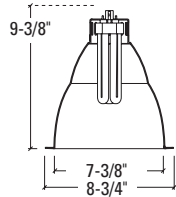

Open Downlight

1-26 DTT, 1-26/32 TTT
Medium Beam

TRIM

7051=Self Flanged
7050=Molded Trim Ring, White
7051E=Self Flanged, use with IEM option
7050E=Molded Trim Ring, White, use with IEM option

FINISH

LI=Low Iridescent Clear
H=Haze
WMH=Warm Haze
G=Gold
WH=Wheat
W=Gloss White

GP=Graphite
GPH=Graphite Haze
K=Cognac
KH=Cognac Haze

OPTIONS

WF=White Painted Flange (Self Flanged only)