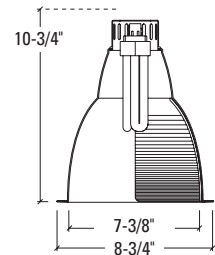

OPTIONS

WF=White Painted Flange (Self Flanged only)

Open Wall Wash

GRUVI
1-42 TTT

TRIM

7411=Single Wall Wash, Self Flanged
7410=Single Wall Wash, Molded Trim Ring, White
7421=Double Wall Wash, Self Flanged
7420=Double Wall Wash, Molded Trim Ring, White
7431=Corner Wall Wash, Self Flanged
7430=Corner Wall Wash, Molded Trim Ring, White

FINISH

LI=Low Iridescent Clear
H=Haze
G=Gold
WH=Wheat
WMH=Warm Haze
W=Gloss White
GP=Graphite
GPH=Graphite Haze
K=Cognac
KH=Cognac Haze