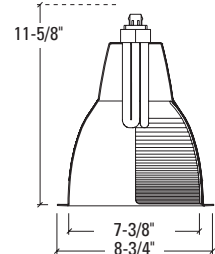

OPTIONS

WF=White Painted Flange (Self Flanged only)

Ordering Example

Housing, Trim, Accessories and Lamps ordered as separate line items.

Housing

Trim

Accessories

C7042E

70111LI

HB26