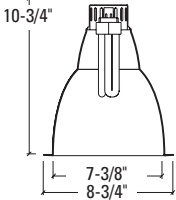

TRIM

7001=Self Flanged
7000=Molded Trim Ring, White
7001E=Self Flanged, use with IEM option
7000E=Molded Trim Ring, White, use with IEM option

FINISH

LI=Low Iridescent Clear
H=Haze
WMH=Warm Haze
G=Gold
WH=Wheat
W=Gloss White

GP=Graphite
GPH=Graphite Haze
K=Cognac
KH=Cognac Haze

OPTIONS

WF=White Painted Flange (Self Flanged only)