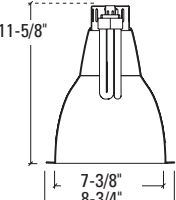

Open Downlight

1-26 DTT, 1-26/32 TTT
Wide Beam

TRIM

7401=Self Flanged
7400=Molded Trim Ring, White
7401E=Self Flanged, use with IEM option
7400E=Molded Trim Ring, White, use with IEM option

FINISH

LI=Low Iridescent Clear
H=Haze
WMH=Warm Haze
G=Gold
WH=Wheat
W=Gloss White

GP=Graphite
GPH=Graphite Haze
K=Cognac
KH=Cognac Haze

OPTIONS

WF=White Painted Flange (Self Flanged only)