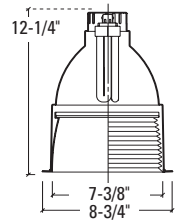

Open Downlight

1-42 TTT Wide Beam

TRIM

7081=Self Flanged
7080=Molded Trim Ring, White

FINISH

LI=Low Iridescent Clear
H=Haze
G=Gold
WH=Wheat
WMH=Warm Haze
W=Gloss White

GP=Graphite
GPH=Graphite Haze
K=Cognac
KH=Cognac Haze
BB=Black Baffle (7080 only)
WB=White Baffle (7080 only)

LENS

1=Prismatic Acrylic
2=Diffuse Acrylic
3=Clear Polycarbonate
1G=Prismatic Glass
2G=Diffuse Glass
3G=Clear Glass
4G=Fresnel Glass

OPTIONS

WF=White Painted Flange (Self Flanged only)