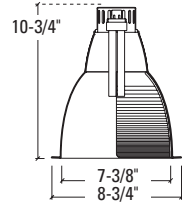

OPTIONS

WF=White Painted Flange (Self Flanged only)