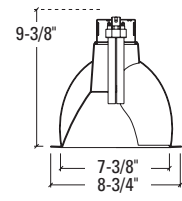

OPTIONS

WF=White Painted Flange (Self Flanged only)