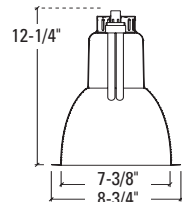

OPTIONS

WF=White Painted Flange (Self Flanged only)

Ordering Example

Housing, Trim, Accessories and Lamps ordered as separate line items.

Housing

Trim

Accessories

C7018E

7000LI

HB26