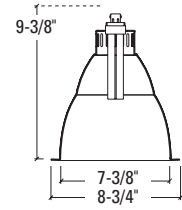

OPTIONS

WF=White Painted Flange (Self Flanged only)