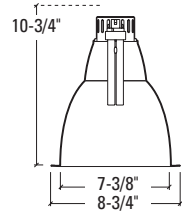

OPTIONS

WF=White Painted Flange (Self Flanged only)