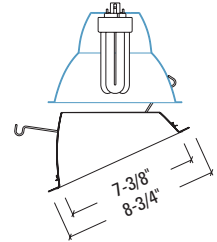

OPTIONS

WF=White Painted Flange (Self Flanged only)

Ordering Example

Housing, Trim, Accessories and Lamps ordered as separate line items.

Housing

Trim

Accessories

CA7042E

7470LI

HB26