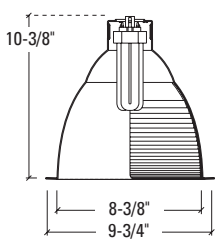

OPTIONS

WF=White Painted Flange (Self Flanged only)

Open Wall Wash

GRUVI
1-42 TTT

TRIM

80111=Single Wall Wash, Self Flanged
8410=Single Wall Wash, Molded Trim Ring, White
8421=Double Wall Wash, Self Flanged
8420=Double Wall Wash, Molded Trim Ring, White
8431=Corner Wall Wash, Self Flanged
8430=Corner Wall Wash, Molded Trim Ring, White

FINISH

LI=Low Iridescent Clear
H=Haze
G=Gold
WH=Wheat
WMH=Warm Haze
W=Gloss White
GP=Graphite
GPH=Graphite Haze
K=Cognac
KH=Cognac Haze