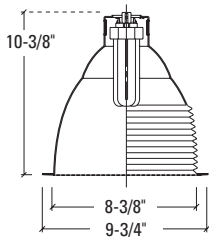

TRIM

8001=Self Flanged
8000=Molded Trim Ring, White
8001E=Self Flanged, use with IEM option
8000E=Molded Trim Ring, White, use with IEM option

FINISH

LI=Low Iridescent Clear
H=Haze
WMH=Warm Haze
G=Gold
WH=Wheat
W=Gloss White
GP=Graphite
GPH=Graphite Haze

K=Cognac
KH=Cognac Haze
BB=Black Baffle
WB=White Baffle

OPTIONS

WF=White Painted Flange (Self Flanged only)