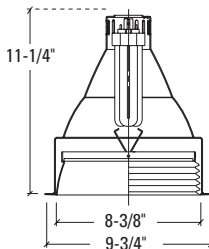

Open Downlight

1-42 TTT Medium Beam

TRIM

8081=Self Flanged
8080=Molded Trim Ring, White

FINISH

LI=Low Iridescent Clear
H=Haze
G=Gold
WH=Wheat
WMH=Warm Haze
W=Gloss White
GP=Graphite
GPH=Graphite Haze
K=Cognac
KH=Cognac Haze
BB=Black Baffle (8080 only)
WB=White Baffle (8080 only)

LENS

1=Prismatic Acrylic
2=Diffuse Acrylic
3=Clear Polycarbonate
1G=Prismatic Glass
2G=Diffuse Glass
3G=Clear Glass
4G=Fresnel Glass

OPTIONS

WF=White Painted Flange (Self Flanged only)