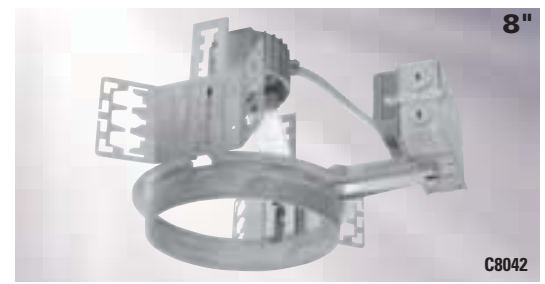

Dimensions	Length	Width	Height	Cutout
Standard Housing	14-3/4"	13-29/32"	H	9-1/8"
Emergency	17-15/16"	13-29/32"	H	
Chicago Plenum	14-3/4"	13-29/32"	H	

Height varies with socket position; see reflector line drawing below for overall fixture height. Add 1/2" height for Chicago Plenum option.

8" Vertical Lamp
1-26/32/42 TTT

Medium beam distribution for general lighting from a single vertically mounted compact fluorescent lamp. Adjustable socket position maintains focus for varied reflector types.