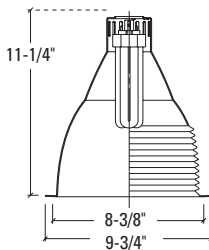

Open Downlight

1-26/32 TTT Medium Beam

TRIM

8401=Self Flanged
8400=Molded Trim Ring, White
8401E=Self Flanged, use with IEM option
8400E=Molded Trim Ring, White, use with IEM option

FINISH

LI=Low Iridescent Clear
H=Haze
WMH=Warm Haze
G=Gold
WH=Wheat
W=Gloss White
GP=Graphite
GPH=Graphite Haze
K=Cognac
KH=Cognac Haze

BB=Black Baffle
WB=White Baffle

OPTIONS

WF=White Painted Flange (Self Flanged only)