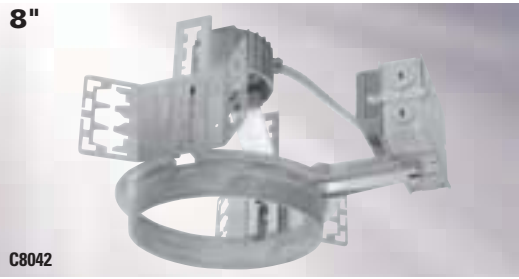

PORTFOLIO™

HOUSING

8"

C8042

8" Vertical Lamp 1-26/32/42 TTT

Wall wash distribution for general lighting from a single vertically mounted compact fluorescent lamp. Adjustable socket position maintains focus for varied reflector types.

Dimensions	Length	Width	Height	Cutout
Standard Housing	14-3/4"	13-29/32"	H	9-1/8"
Emergency	17-15/16"	13-29/32"	H	
Chicago Plenum	14-3/4"	13-29/32"	H	

Height varies with socket position; see reflector line drawing below for overall fixture height. Add 1/2" height for Chicago Plenum option.

HOUSING

C8042=(1) 26/32/42W TTT Lamp

BALLAST

E=120V - 277V 50/60 Hz Electronic
3E=347V 50/60 Hz Electronic
1D26=26W 120V Dimming, Lutron® Compact SE
1D32=32W 120V Dimming, Lutron® Compact SE
1D42=42W 120V Dimming, Lutron® Compact SE
2D26=26W 277V Dimming, Lutron® Compact SE
2D32=32W 277V Dimming, Lutron® Compact SE
2D42=42W 277V Dimming, Lutron® Compact SE
EDR26=DeRated Wattage Label, 26W
EDR32=DeRated Wattage Label, 32W

OPTIONS

CP=Chicago Plenum
EM=Emergency module with remote test switch
IEM=Emergency module with integral test switch

ACCESSORIES

HB26=C Channel Bar Hanger, 26" Long, Pair
HB50=C Channel Bar Hanger, 50" Long, Pair
RMB22=Wood Joist Bar Hanger, 22" Long, Pair
FK5=Field Installed Fuse Kit, 5 Amp

TRIM

Open Wall Wash

Gradient Kicker
1-26/32 TTT

TRIM

80111=Single Wall Wash, Self Flanged
80121=Double Wall Wash, Self Flanged
80131=Corner Wall Wash, Self Flanged

FINISH

LI=Low Iridescent Clear
H=Haze
WMH=Warm Haze
G=Gold
WH=Wheat
W=Gloss White
GP=Graphite
GPH=Graphite Haze
K=Cognac
KH=Cognac Haze

OPTIONS

WF=White Painted Flange (Self Flanged only)

Open Wall Wash

Gradient Kicker
1-42 TTT

TRIM

80111=Single Wall Wash, Self Flanged
84121=Double Wall Wash, Self Flanged
84131=Corner Wall Wash, Self Flanged

FINISH

LI=Low Iridescent Clear
H=Haze
WMH=Warm Haze
G=Gold
WH=Wheat
W=Gloss White
GP=Graphite
GPH=Graphite Haze
K=Cognac
KH=Cognac Haze