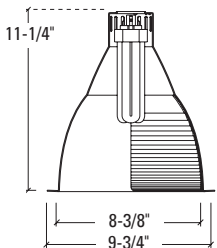

OPTIONS

WF=White Painted Flange (Self Flanged only)

Ordering Example

Housing, Trim, Accessories and Lamps ordered as separate line items.

Housing

Trim

Accessories

C8042E

80111LI

HB26