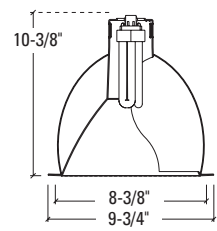

OPTIONS

WF=White Painted Flange (Self Flanged only)

Open Wall Wash

Gradient Kicker
1-42 TTT

TRIM

80111=Single Wall Wash, Self Flanged
84121=Double Wall Wash, Self Flanged
84131=Corner Wall Wash, Self Flanged

FINISH

LI=Low Iridescent Clear
H=Haze
WMH=Warm Haze
G=Gold
WH=Wheat
W=Gloss White
GP=Graphite
GPH=Graphite Haze
K=Cognac
KH=Cognac Haze