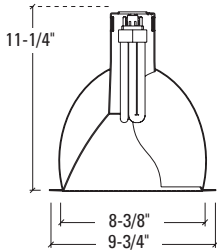

OPTIONS

WF=White Painted Flange (Self Flanged only)

Open Wall Wash

GRUVI
1-26/32 TTT

TRIM

80111=Single Wall Wash, Self Flanged
8010=Single Wall Wash, Molded Trim Ring, White
8021=Double Wall Wash, Self Flanged
8020=Double Wall Wash, Molded Trim Ring, White
8031=Corner Wall Wash, Self Flanged
8030=Corner Wall Wash, Molded Trim Ring, White

FINISH

LI=Low Iridescent Clear
H=Haze
G=Gold
WH=Wheat
WMH=Warm Haze
W=Gloss White
GP=Graphite
GPH=Graphite Haze
K=Cognac
KH=Cognac Haze