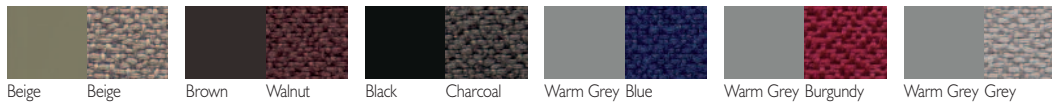

Frames / Fabrics