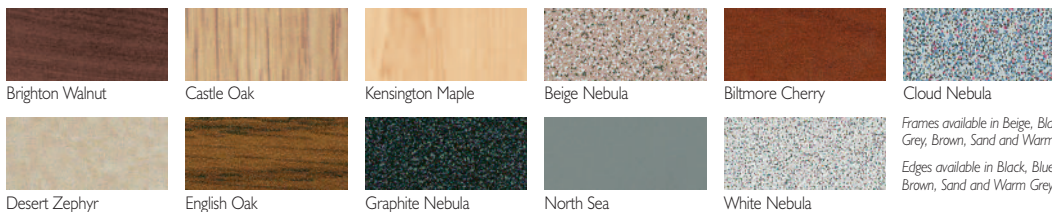

HERITAGE FOLDING TABLES

Laminates

Laminate

Frames available in Black only.

There may be slight variations in color, texture and finish between these samples and the actual product. Actual samples are available at ki.com/literature or from your KI Sales Representative.

KI and Furnishing Knowledge are registered trademarks of Krueger International, Inc.

© 2010 KI
All Rights Reserved.
Litho in USA.
Code KI-00612R2/HC/PDF/710

Printed on FSC certified paper using only vegetable-based inks, including metallics. Please recycle.