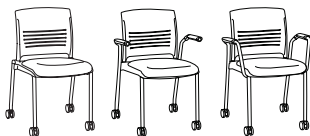

Comfort

Strive's flex back encourages movement, relaxation and enhanced circulation. The radiused back conforms to the user's back for exceptional support. The contoured seat dissipates pressure points.

Affordability

Using readily available, recyclable materials, a small number of components and an ingenious design, Strive brings low-cost comfort to a broader audience.

Specifications

Four-Leg Chairs

Armless: W 20-3/4" D 21-3/4" H 33"
 With Arms: W 25" D 21-3/4" H 33"
 With Tablet Arm: W 24" D 27-3/4" H 33"
 With Oversize Tablet Arm: W 24" D 21" H 33"
 Seat: W 18" D 18" H 17-1/2" - add 1" with upholstery
 Tablet: 9-1/2" x 20-3/4" x 12-1/2"
 Oversize Tablet: 15-1/2" x 22-1/2" x 14"
 COM ydg seat: 3/4 yd

Caster Base Chairs

Armless: W 21-1/4" D 22-1/2" H 33-1/4"
 With Arms: W 25" D 22-1/2" H 33-1/4"
 Seat: W 18" D 18" H 17-3/4" - add 1" with upholstery
 COM ydg seat: 3/4 yd

Sled Base Chairs

Armless: W 20-3/4" D 21-3/4" H 33-1/4"
 With Arms: W 25" D 21-3/4" H 33-1/4"
 With Tablet Arm: W 24" D 27-3/4" H 33"
 Seat: W 18" D 18" H 17-3/4" - add 1" with upholstery
 Tablet: 9-1/2" x 20-3/4" x 12-1/2"
 COM ydg seat: 3/4 yd