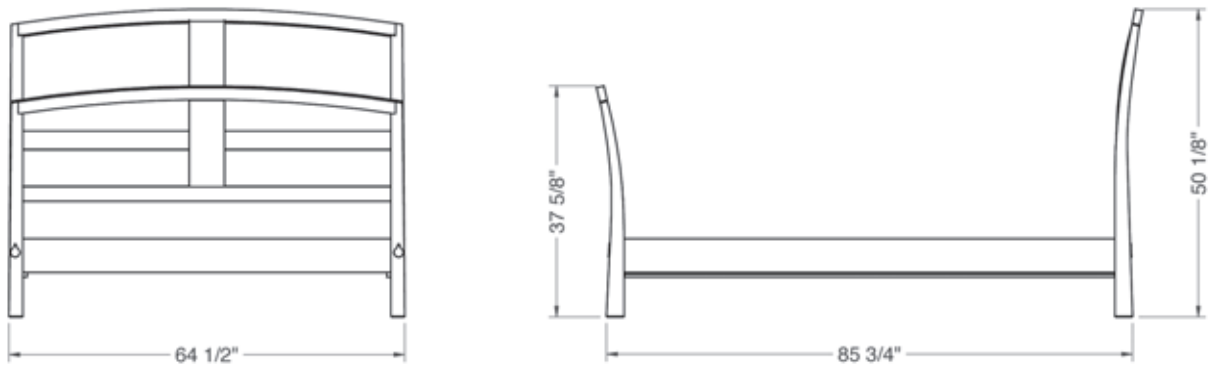

island bed

queen · CBDQ · 51 "H x 65"W x 86"L

king · CBDK · 51 "H x 81"W x 90"L

island

 **THOS. MOSER**

72 Wright's Landing | Auburn, ME | p: 800 862 1973 | f: 207 784 6973 | thosmoser.com

island bed

queen · CBDQ · 51" H x 65" W x 86" L

king · CBDK · 51" H x 81" W x 90" L

Deceptively lightweight in appearance, the delicate lines and sharp visual contrast of the Island Bed belie its significant twelve-quarter cherry construction. Solid hardwood frames a tightly woven, gently curved cane headboard and an open double-rail footboard. The unbleached, natural cane will retain its shape and pleasant honey color for years to come.